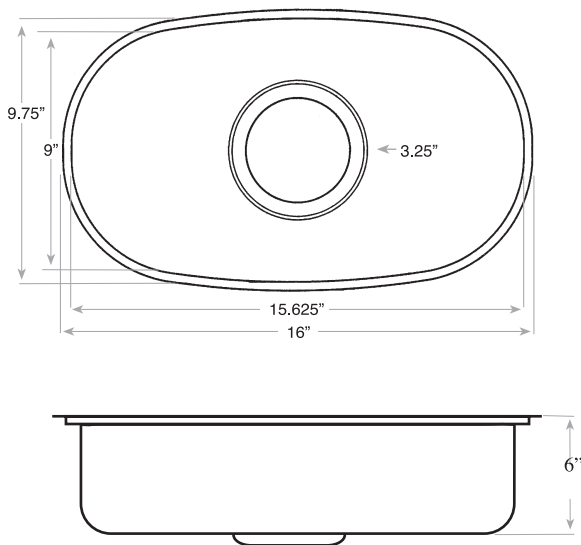

P. O. Box 1010, Ruston, LA 71273-1010
Customer Service: 1.800.637.6485

Fits 18" Cabinet

PRODUCT INFORMATION

Model #	Finish	Overall Dimension	Bowl Dimensions		Sink Depth	Faucet Holes	Gauge	Cutout Dimension
			Length	Width				
US169/60K	Silk	16" x 9 3/4"	15 1/2"	9"	6"	0	20	Refer To Template