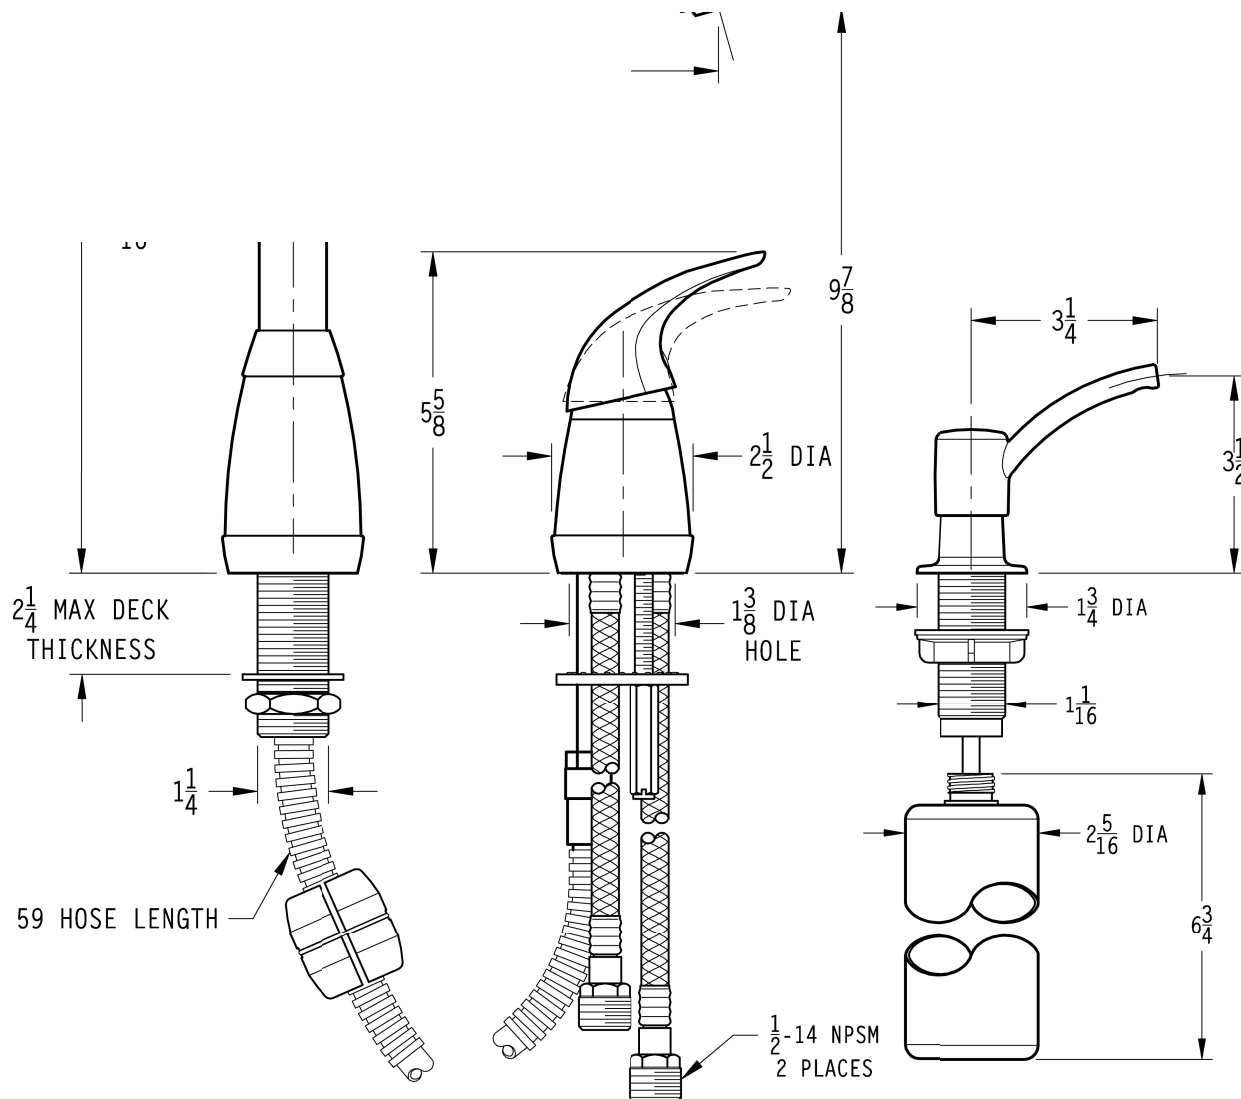

1-800-PFAUCET www.pricepfister.com
19701 DaVinci, Lake Forest, CA 92610
01/8/03

Price Pfister®
 Pfreshest Ideas in Pfaucets.

SS-526-01

526 Series
CONTEMPRA™
Pull-Out Kitchen Faucet

CAUTION:
 When using the compression fittings in this package, with these types of installations, the installer must flare or bead the water supply lines to avoid blow-out conditions. Avoiding such steps in the installation of the unit may result in water damage.

Connect inlet supply lines by assembling brass supply nut (A), friction ring (B) and cone washer (C) onto 3/8" O.D. straight copper tube. Bead or flare. Wrench tighten.

Dimensions are in Inches

01/8/03

Price Pfister®
 Pf Pfreshet Ideas in Pf faucets.