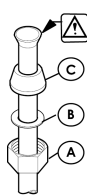

Features	526-50BB	526-50BK	526-50CC	526-50SS	526-50WW
Lever Handle	X	X	X	X	X
Ergonomic Spray Head Produces Strong Spray or Aerated Stream	X	X	X	X	X
Stainless Steel Pull-Out Hose	X	X	X	X	X
Integrated Vacuum Breaker	X	X	X	X	X
Step-By-Step Installation Instructions	X	X	X	X	X
Pforever Warranty®	X	X	X	X	X

1-800-PFAUCET www.pricepfister.com
19701 DaVinci, Lake Forest, CA 92610
01/8/03

Price Pfister®
 Pfreshest Ideas in Pfaucets.

SS-526-01

526 Series
CONTEMPRA™
Pull-Out Kitchen Faucet

CAUTION:
 When using the compression fittings in this package, with these types of installations, the installer must flare or bead the water supply lines to avoid blow-out conditions. Avoiding such steps in the installation of the unit may result in water damage.

Connect inlet supply lines by assembling brass supply nut (A), friction ring (B) and cone washer (C) onto 3/8" O.D. straight copper tube. Bead or flare. Wrench tighten.

Dimensions are in Inches

01/8/03

Price Pfister®
 Pf Pfreshet Ideas in Pf faucets.