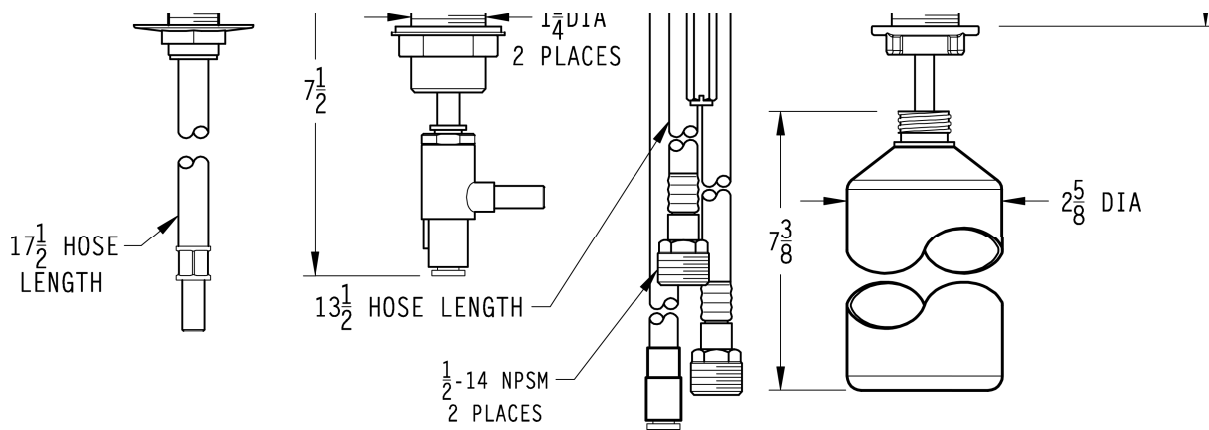

Features	26-3NCC	26-3NSS	26-4NCC	26-4NRR	26-4NSS	26-4NZZ
Soap/Lotion Dispenser Included			X	X	X	X
Flexible Stainless Steel Connections	X	X	X	X	X	X
Quick Connect Installation	X	X	X	X	X	X
Lever Handle	X	X	X	X	X	X
Up to 2½" of Deck Clearance	X	X	X	X	X	X
3-Hole Installation	X	X				
4-Hole Installation			X	X	X	X
Includes Matching Side Spray	X	X	X	X	X	X
Quick Connect Side Spray	X	X	X	X	X	X
Step-By-Step Installation Instructions	X	X	X	X	X	X
Pforever Warranty®	X	X	X	X	X	X

SS-026-01

1-800-PFAUCET www.pricepfister.com
19701 DaVinci, Lake Forest, CA 92610
01/8/03

Price Pfister®

Pfreshest Ideas in Pfaucets.

INSTALLATION DIMENSIONS

26 Series Marielle™ Kitchen Faucet

CAUTION:
When using the compression fittings in this package, with these types of installations, the installer must flare or bead the water supply lines to avoid blow-out conditions. Avoiding such steps in the installation of the unit may result in water damage.

Connect inlet supply lines by assembling brass supply nut (A), friction ring (B) and cone washer (C) onto 3/8" O.D. straight copper tube. Bead or flare. Wrench tighten.

Dimensions are in Inches

01/8/03

Price Pfister®
Pf Pfreshet Ideas in Pfaucets.