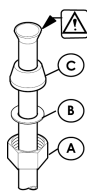

Features	26-3NCC	26-3NSS	26-4NCC	26-4NRR	26-4NSS	26-4NZZ
Soap/Lotion Dispenser Included			X	X	X	X
Flexible Stainless Steel Connections	X	X	X	X	X	X
Quick Connect Installation	X	X	X	X	X	X
Lever Handle	X	X	X	X	X	X
Up to 2½" of Deck Clearance	X	X	X	X	X	X
3-Hole Installation	X	X				
4-Hole Installation			X	X	X	X
Includes Matching Side Spray	X	X	X	X	X	X
Quick Connect Side Spray	X	X	X	X	X	X
Step-By-Step Installation Instructions	X	X	X	X	X	X
Pforever Warranty®	X	X	X	X	X	X

SS-026-01

1-800-PFAUCET www.pricepfister.com
19701 DaVinci, Lake Forest, CA 92610
01/8/03

Price Pfister®

Pfreshest Ideas in Pfaucets.

INSTALLATION DIMENSIONS

26 Series Marielle™ Kitchen Faucet

CAUTION:
When using the compression fittings in this package, with these types of installations, the installer must flare or bead the water supply lines to avoid blow-out conditions. Avoiding such steps in the installation of the unit may result in water damage.

Connect inlet supply lines by assembling brass supply nut (A), friction ring (B) and cone washer (C) onto 3/8" O.D. straight copper tube. Bead or flare. Wrench tighten.

Dimensions are in Inches

01/8/03

Price Pfister®
Pf Pfreshet Ideas in Pfaucets.