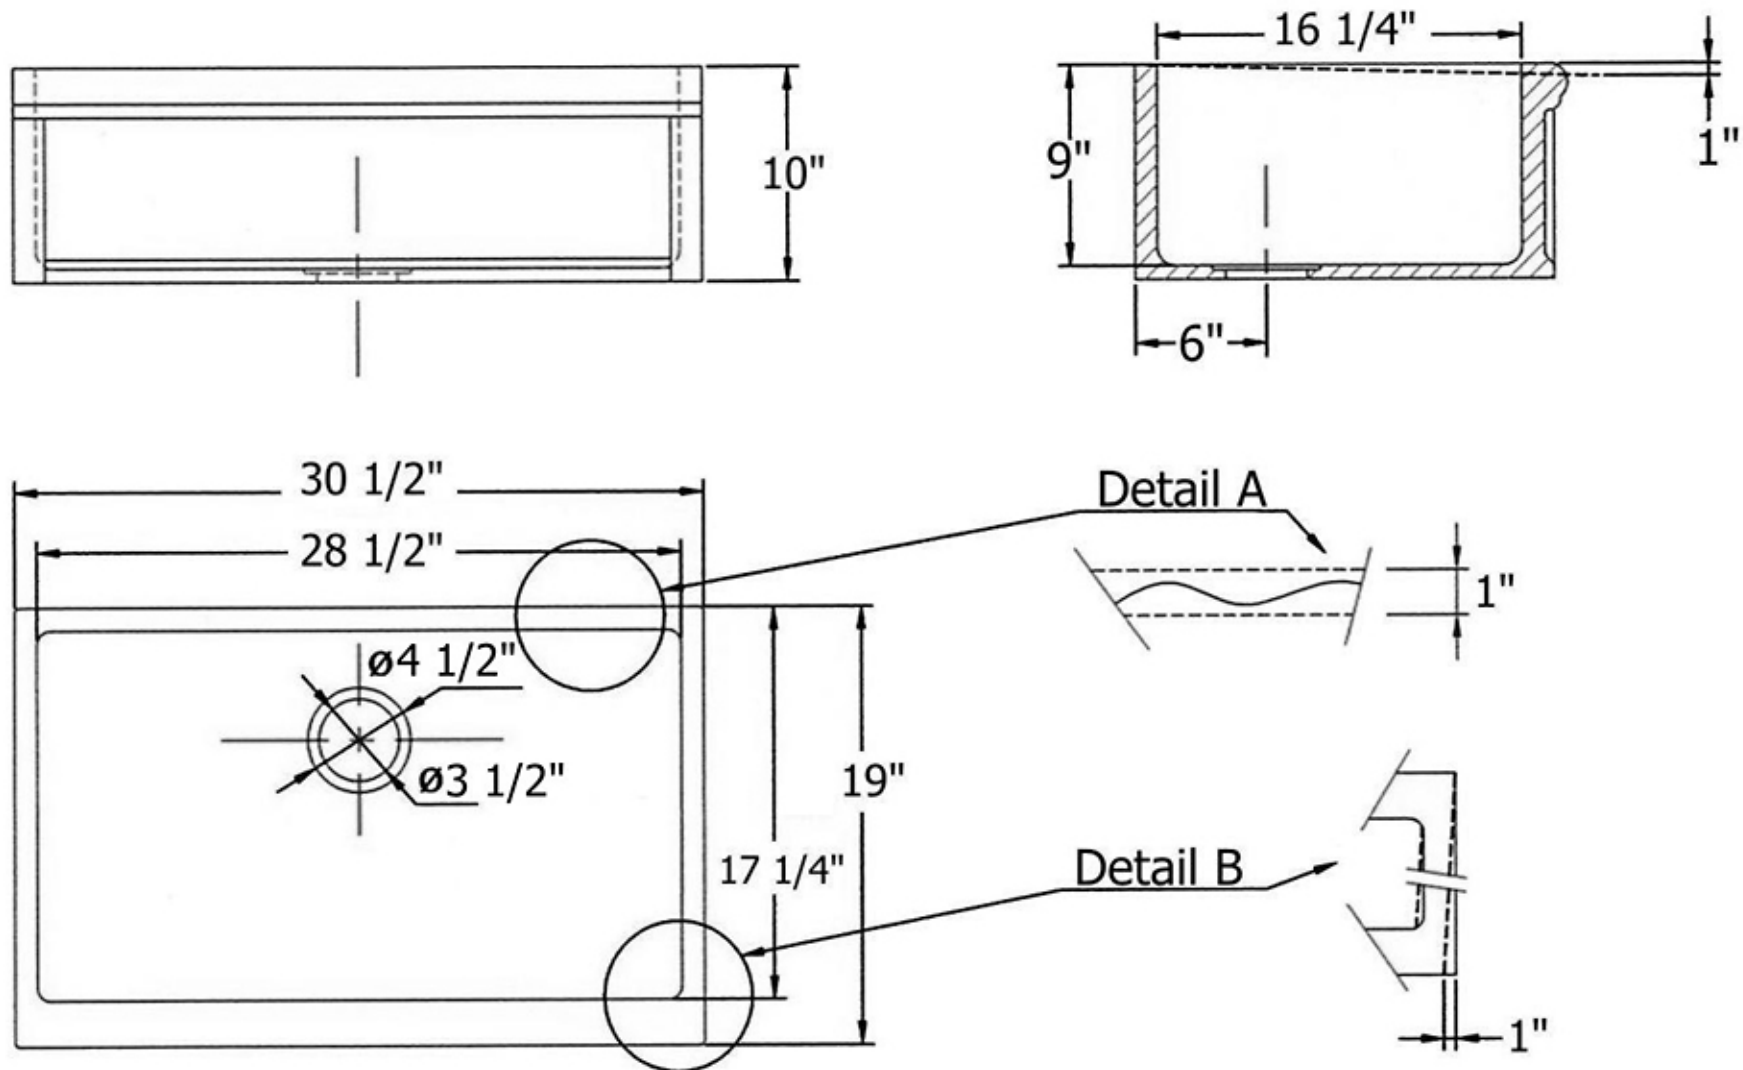

# 4603 - Fireclay Farmhouse Sink

\*Due to the nature of the fireclay, variations of up to 1/4" can occur in size. Cabinet should be cut to actual sink's measurements.