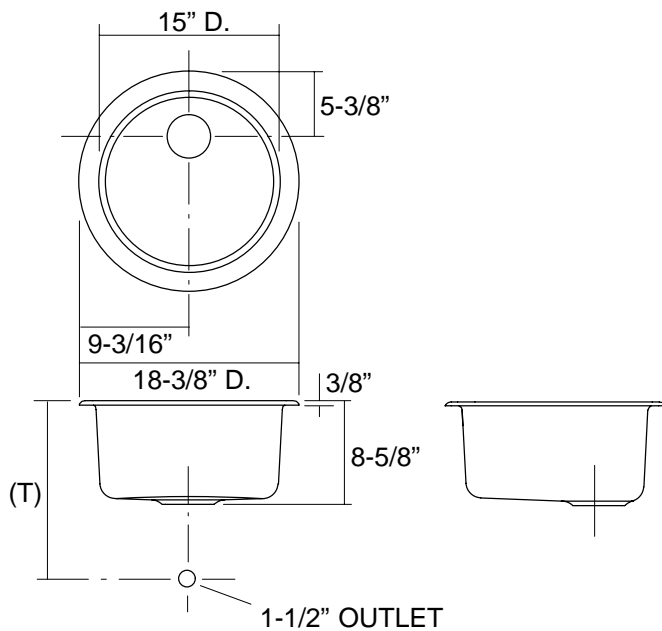

#### FEATURES

- 18" in diameter
- Cast iron
- Acid resistant enamel finish
- Self-rimming
- Single compartment

#### PRODUCT SPECIFICATION:

The self-rimming round entertainment sink shall be 18" in diameter. Sink shall be made of cast iron with acid resistant enamel finish. Sink shall be single compartment. Sink shall be Kohler Model K-6565-\_\_\_\_\_.

## PRODUCT INFORMATION

Fixture*:		diameter	water depth
Sink		15"	8"
Outlet	3-5/8" D.		
* Approximate measurements for comparison only.			
Included Components:			
Cutout template (self-rimming)		112355-7	
Cutout template (undercounter)		1000245-7	

### Roughing-In Notes

(T) Drain typically 14-1/4".

Cutout 17-1/8" D.

116