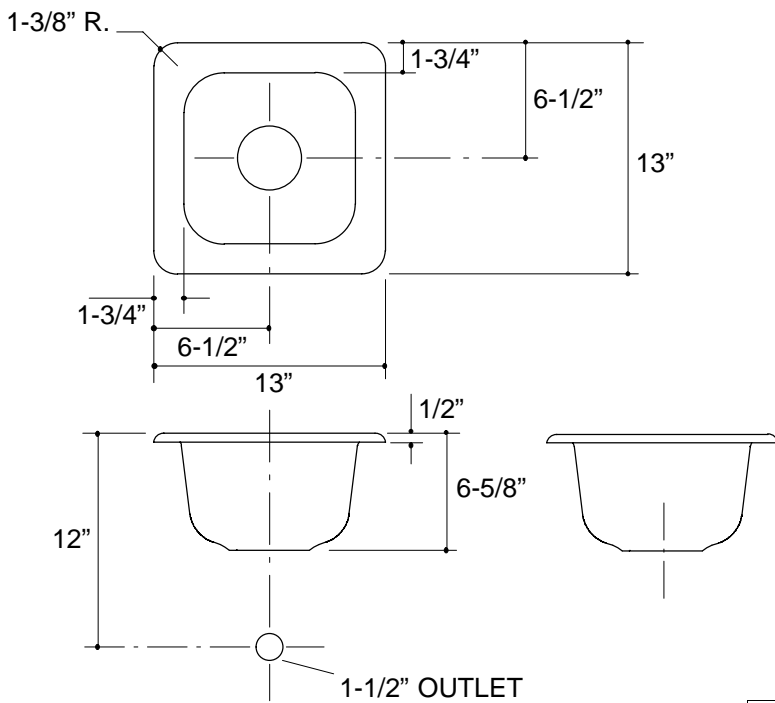

FEATURES

- 13" x 13"
- Cast iron
- Acid resistant enamel finish
- Self-rimming
- Single compartment

CODES/STANDARDS APPLICABLE

Specified model meets or exceeds the following:

- ASME/ANSI A112.19.1M
- IAPMO/UPC
- Canadian Standards Association (CSA)

PRODUCT SPECIFICATION:

The self-rimming entertainment sink shall be 13" in length, and 13" in width. Sink shall be made of cast iron with acid resistant enamel finish. Sink shall be single compartment. Sink shall be Kohler Model K-6552-_____.

ADDISON™

PRODUCT INFORMATION

Fixture*:		basin area	water depth
Sink		10" x 10"	6"
Outlet	3-5/8" D.		

* Approximate measurements for comparison only.

116

Roughing-In Notes	
Cutout	11-3/4" x 11-3/4" with 1" radius corners.

PRODUCT DIAGRAM