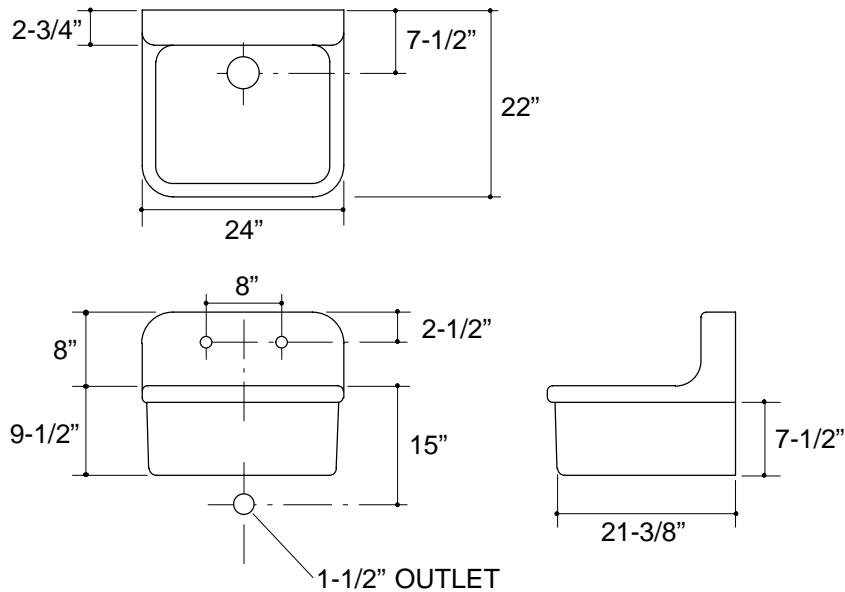

FEATURES

- 24" x 22"
- Vitreous china
- Single compartment
- Optional K-6013 bottom basin rack

CODES/STANDARDS APPLICABLE

Specified model meets or exceeds the following:

- ASME/ANSI A112.19.2M

COLORS/FINISHES

PRODUCT SPECIFICATION:

The sink shall be 24" in length, and 22" in width. Sink shall be made of vitreous china. Sink shall be single compartment. Sink shall have optional K-6013 bottom basin rack. Sink shall be Kohler Model K-12701-_____.

PRODUCT INFORMATION

Fixture*:		basin area	water depth
Sink		22" x 18"	8-5/8"
Outlet	3-5/8" D.		

.7<116

PRODUCT DIAGRAM