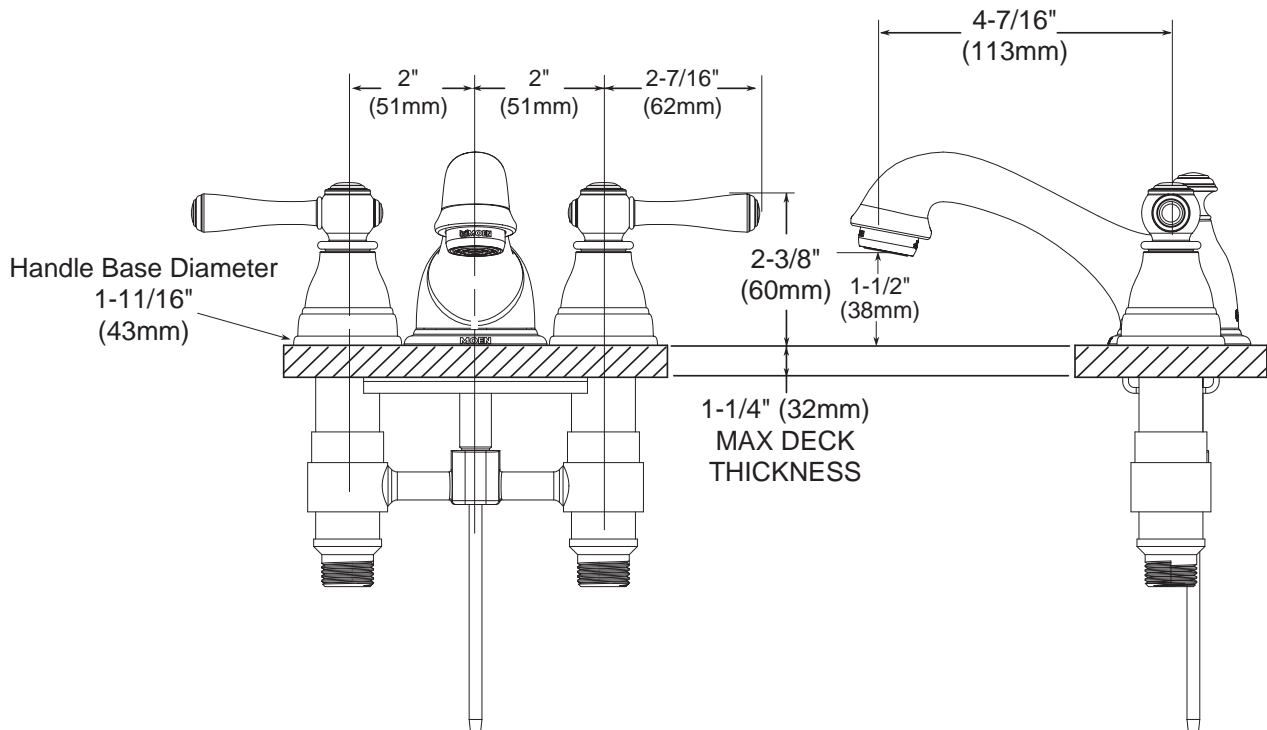

OPERATION

- Lever style handles
- Maximum handle rotation angle is 90° to full on for either handle

FLOW

- Aerator is limited to 2.2 gpm (8.3 L/min)

STANDARDS

- Third party certified by CSA to meet CSA B-125, ASME A112.18.1M and all applicable requirements referenced therein and complies with the applicable requirements of ANSI A117.1
- Certified to ANSI/NSF 61/9
- Complies with California Proposition 65 and with the Federal Safe Water Drinking Act

**Models: T6103, T6103CP, T6103P,
T6103BN, T6103WR, T6103AN, T6103ORB**

Valve: 9300, 69300

**NOTE: THIS FAUCET IS DESIGNED TO BE
INSTALLED THRU 3 HOLES,
1-1/8" (29mm) MIN. DIA.**

CRITICAL DIMENSIONS

(DO NOT SCALE)