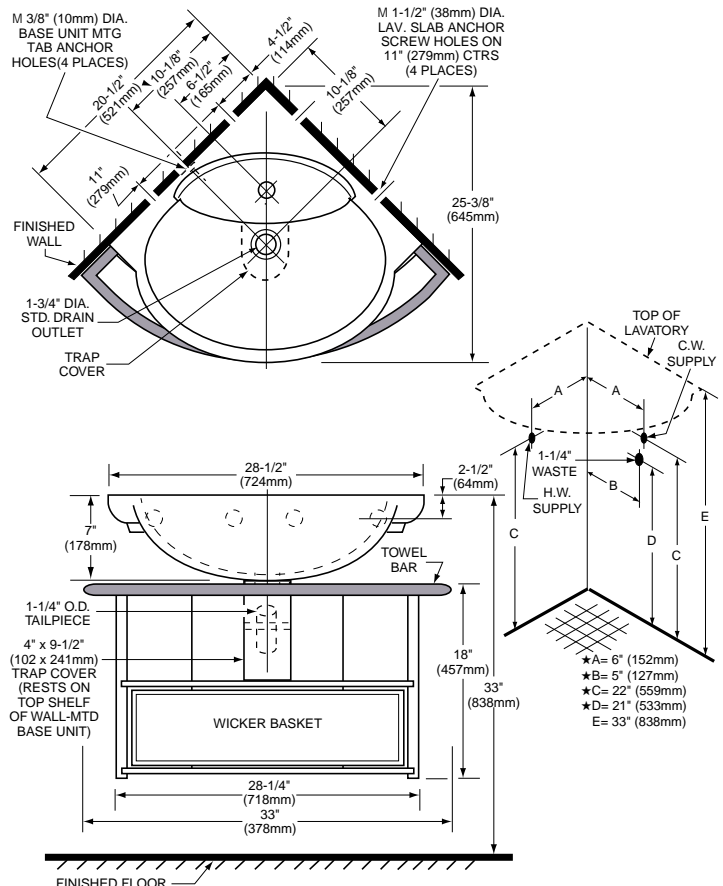

NOVELLA CORNER PEDESTAL LAVATORY, MODEL 20661/89661

- Modern styling
- Wall-mounted shelf unit with cherry wood finish includes chrome towel bar, two frosted glass shelves, and wicker storage basket
- Includes chrome decorative trap cover
- Vitreous china construction
- Available in white only
- With chrome-trimmed rear overflow and integral faucet ledge

❑ 20661

Lavatory slab with 1-3/8" dia. faucet center hole only

❑ 85550

Decorative trap cover (chrome only)

❑ 89661

Novella basket/shelf unit

Nominal Overall Dimensions:

28-1/2" x 25-3/8" x 33" (724 x 645 x 838mm)

Bowl Inside Dimensions:

19" (483mm) wide
12" (305mm) front to back
5-1/2" (140mm) depth

Fixture Dimensions conform to ANSI Standard A112.19.2M

To Be Specified

- ❑ Faucet:
- ❑ Faucet Finish:
- ❑ Supplies:
- ❑ 1-1/4" Trap:
- ❑ Nipple:

NOTES:

★ DIMENSIONS SHOWN FOR LOCATION OF SUPPLIES AND "P" TRAP ARE SUGGESTED.
■ FOR REINFORCEMENT ONLY. TAKE ACTUAL DIMENSIONS FROM FIXTURE. SLAB/BASE UNIT ANCHORS AND MOUNTING FEATURES TO BE FURNISHED BY OTHERS.
PROVIDE SUITABLE REINFORCEMENT FOR ALL WALL SUPPORTS. FITTINGS NOT INCLUDED AND MUST BE ORDERED SEPARATELY. INSTALLATION INSTRUCTIONS SUPPLIED WITH LAVATORY.
IMPORTANT: Dimensions of fixtures are nominal and may vary within the range of tolerances established by ANSI Standard A112.19.2M.
These measurements are subject to change or cancellation. No responsibility is assumed for use of superseded or voided pages.