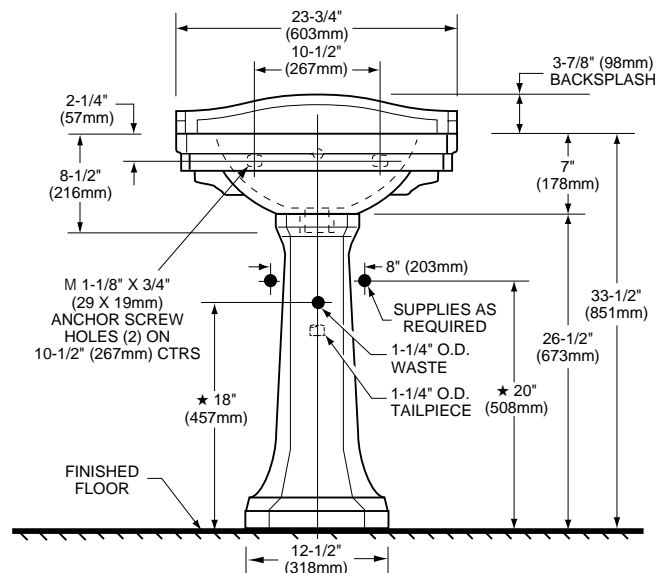

NOTES:

★ DIMENSIONS SHOWN FOR LOCATION OF SUPPLIES AND "P" TRAP ARE SUGGESTED.

■ FOR REINFORCEMENT ONLY. TAKE ACTUAL DIMENSIONS FROM FIXTURE. SLAB/PEDESTAL ANCHORS AND MOUNTING FEATURES TO BE FURNISHED BY OTHERS.

PROVIDE SUITABLE REINFORCEMENT FOR ALL WALL SUPPORTS. FITTINGS NOT INCLUDED AND MUST BE ORDERED SEPARATELY.

INSTALLATION INSTRUCTIONS SUPPLIED WITH LAVATORY.

IMPORTANT: Dimensions of fixtures are nominal and may vary within the range of tolerances established by ANSI Standard A112.19.2M.

These measurements are subject to change or cancellation. No responsibility is assumed for use of superseded or voided pages.