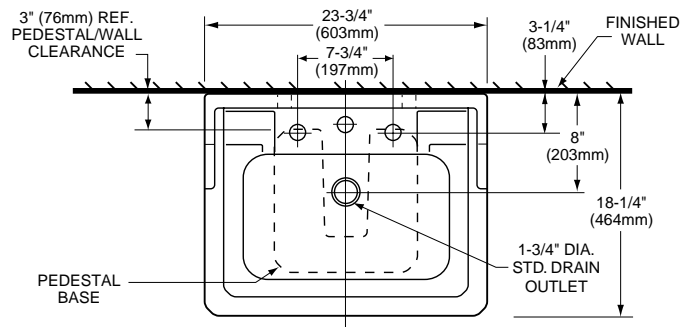

❑ 04458

Lavatory slab with 1-3/8" dia. holes on 7-3/4" (197mm) centers (for spread lavatory faucet only)

❑ 05550

Pedestal base only

Nominal Overall Dimensions:

23-3/4" x 18-1/4" x 37-3/8" (603 x 464 x 949mm)

Bowl Inside Dimensions:

17" (432mm) wide

9-3/4" (248mm) front to back

6-1/2" (165mm) depth

Fixture Dimensions conform to ANSI Standard A112.19.2M

To Be Specified

- ❑ Color:
- ❑ Faucet:
- ❑ Faucet Finish:
- ❑ Supplies:
- ❑ 1-1/4" Trap:
- ❑ Nipple:

NOTES:

★ DIMENSIONS SHOWN FOR LOCATION OF SUPPLIES AND "P" TRAP ARE SUGGESTED.

■ FOR REINFORCEMENT ONLY. TAKE ACTUAL DIMENSIONS FROM FIXTURE. SLAB/PEDESTAL ANCHORS AND MOUNTING FEATURES TO BE FURNISHED BY OTHERS.

These measurements are subject to change or cancellation. No responsibility is assumed for use of superseded or voided pages.

SPS 04458/05550