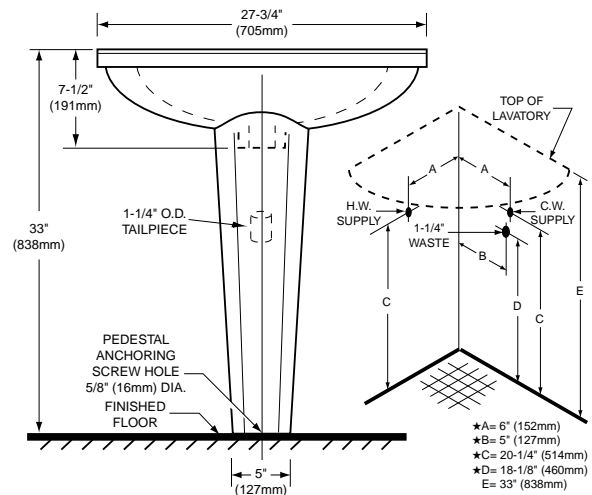

CARENE CORNER PEDESTAL LAVATORY, MODEL 20321/21200

- Contemporary styling
- Fire clay china construction
- Available in white only
- With rear overflow
- Faucet ledge

☐ 20321

Lavatory slab with 1-3/8" dia. faucet center hole only

☐ 21200

Pedestal base only

Nominal Overall Dimensions:

27-3/4" x 21-3/4" x 33" (705 x 552 x 838mm)

Bowl Inside Dimensions:

20" (508mm) wide

12-1/2" (318mm) front to back

6" (152mm) depth

Fixture Dimensions conform to ANSI Standard A112.19.9M

To Be Specified

- Faucet:
- Faucet Finish:
- Supplies:
- 1-1/4" Trap:
- Nipple:

NOTES:

★ DIMENSIONS SHOWN FOR LOCATION OF SUPPLIES AND "P" TRAP ARE SUGGESTED.
 SUPPLIED WITH SLAB HANGER BRACKETS.
 PROVIDE SUITABLE REINFORCEMENT FOR ALL WALL SUPPORTS.
 SLAB/PEDESTAL ANCHORS TO BE FURNISHED BY OTHERS.
 FITTINGS NOT INCLUDED AND MUST BE ORDERED SEPARATELY.
 INSTALLATION INSTRUCTIONS SUPPLIED WITH LAVATORY.
 IMPORTANT: Dimensions of fixtures are nominal and may vary within the range of tolerances established by ANSI Standard A112.19.9M.
 These measurements are subject to change or cancellation. No responsibility is assumed for use of superseded or voided pages.