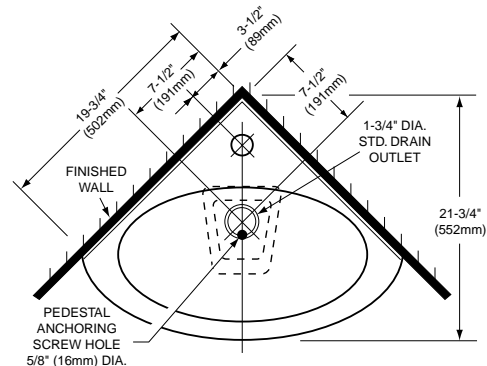

CARENE CORNER PEDESTAL LAVATORY, MODEL 20321/21200

- Contemporary styling
- Fire clay china construction
- Available in white only
- With rear overflow
- Faucet ledge

☐ 20321

Lavatory slab with 1-3/8" dia. faucet center hole only

☐ 21200

Pedestal base only

Nominal Overall Dimensions:

27-3/4" x 21-3/4" x 33" (705 x 552 x 838mm)

Bowl Inside Dimensions:

20" (508mm) wide

12-1/2" (318mm) front to back

6" (152mm) depth

Fixture Dimensions conform to ANSI Standard A112.19.9M

To Be Specified

- Faucet:
- Faucet Finish:
- Supplies:
- 1-1/4" Trap:
- Nipple:

NOTES:

★ DIMENSIONS SHOWN FOR LOCATION OF SUPPLIES AND "P" TRAP ARE SUGGESTED.
 SUPPLIED WITH SLAB HANGER BRACKETS.
 PROVIDE SUITABLE REINFORCEMENT FOR ALL WALL SUPPORTS.
 SLAB/PEDESTAL ANCHORS TO BE FURNISHED BY OTHERS.
 FITTINGS NOT INCLUDED AND MUST BE ORDERED SEPARATELY.
 INSTALLATION INSTRUCTIONS SUPPLIED WITH LAVATORY.
 IMPORTANT: Dimensions of fixtures are nominal and may vary within the range of tolerances established by ANSI Standard A112.19.9M.
 These measurements are subject to change or cancellation. No responsibility is assumed for use of superseded or voided pages.