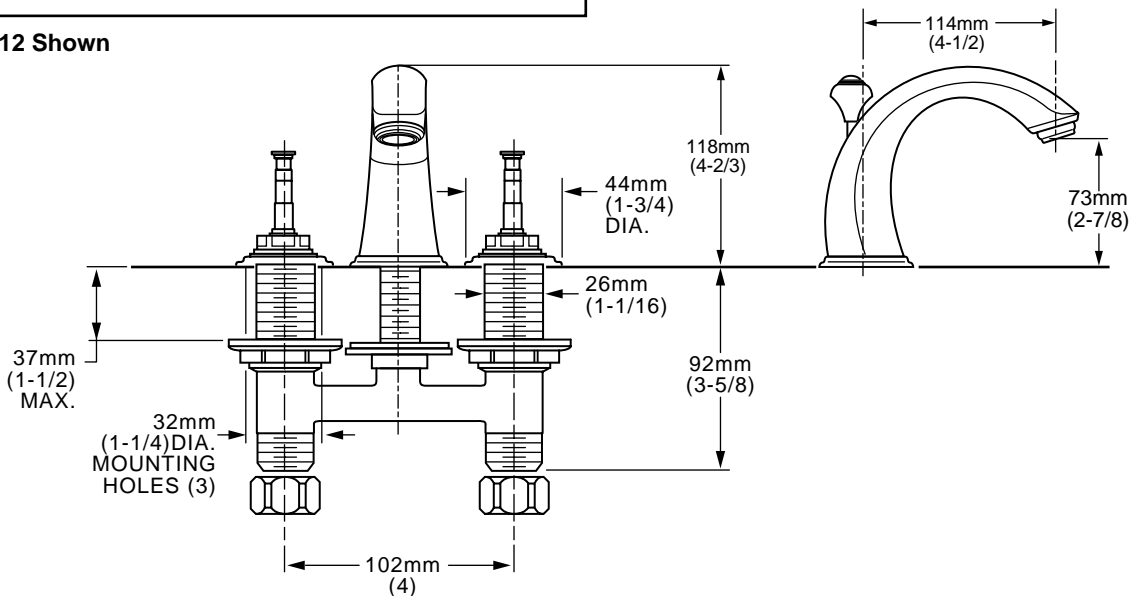

American Standard

HAMPTON

TWO-HANDLE MINISPREAD LAVATORY FAUCET WITH BRASS CRESCENT SPOUT

7471.712 Shown

MODEL NUMBER:

- 7471.702 Minispread Lavatory** 
Pop-up drain. Porcelain Cross handles.
- 7471.712 Minispread Lavatory** 
Pop-up drain. Porcelain Lever handles.
- 7471.732 Minispread Lavatory** 
Pop-up drain. Metal Lever handles.

GENERAL DESCRIPTION:

One-piece cast brass valve body on 4" centers. 1/4 turn washerless ceramic disc valve cartridges - reversible for use with either lever or cross handles. One-half inch male inlet shanks. Cast brass spout. All brass drain body with 1-1/4" (32mm) tailpiece. 2.2 gpm/8.3L/min. maximum flow rate.

Two handle minispread lavatory faucet shall feature a one-piece cast brass valve body. Shall also feature 1/4 turn washerless ceramic disc valve cartridges that are reversible for use with cross or lever handles. Fitting shall be American Standard Model # 7471.____.