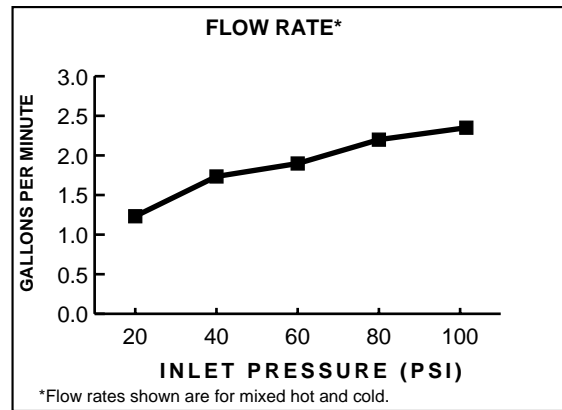

American Standard

HAMPTON TWO-HANDLE MINISPREAD LAVATORY FAUCET WITH BRASS CRESCENT SPOUT

CODES AND STANDARDS

These products meet or exceed the following codes and standards:

ASME A112.18.1M
CSA B 125
NSF 61/Section 9

	Product Number	Description	Finish Options								
			Polished Chrome	PVD Polished Brass	PVD Satin/Chrome Mix	Velvet	Velvet/PVD Brass Mix	PVD Satin	PVD Satin/Brass	P. Chrome/PVD Brass Mix	
			002	099	221	285	287	295	297	299	
	7471.702	Lavatory faucet with pop-up drain. Porcelain Cross handles.			N/A		N/A		N/A	N/A	
		7471.712	Lavatory faucet with pop-up drain. Porcelain Lever handles.			N/A		N/A		N/A	N/A
		7471.732	Lavatory faucet with pop-up drain. Metal Lever handles.								

N/A = NOT AVAILABLE

Meets the American Disabilities Act Guidelines and **ANSI A117.1** Requirements for the physically challenged.