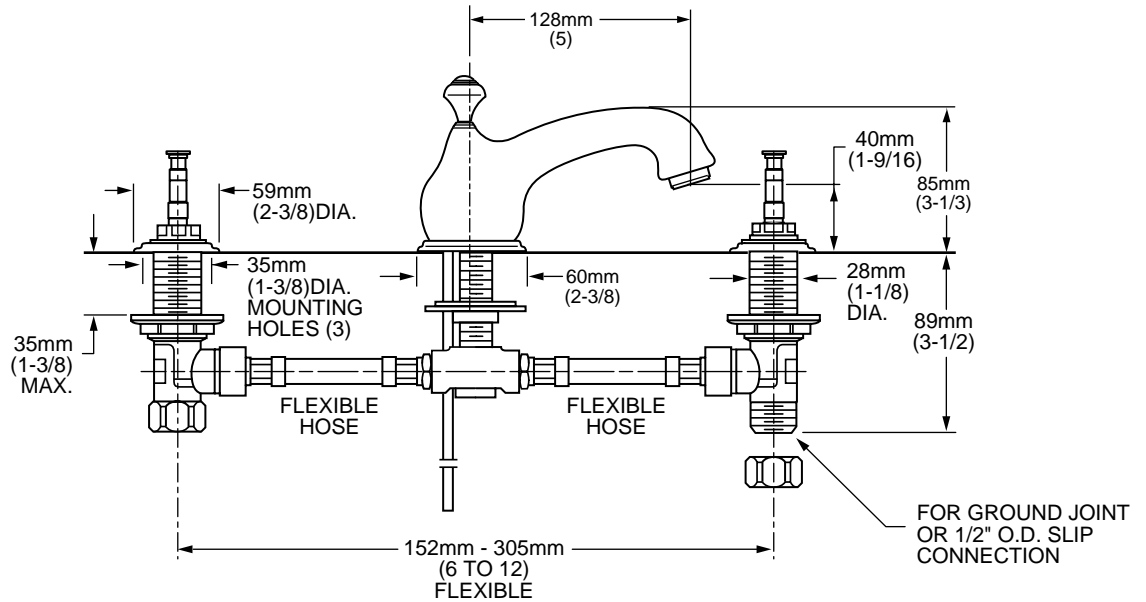

### MODEL NUMBER:

- 7871.702 Widespread Lavatory**   
Pop-up drain. Porcelain Cross handles.
- 7871.712 Widespread Lavatory**   
Pop-up drain. Porcelain Lever handles.
- 7871.722 Widespread Lavatory**   
Pop-up drain. Metal Cross handles.
- 7871.732 Widespread Lavatory**   
Pop-up drain. Metal Lever handles.

### GENERAL DESCRIPTION:

Cast brass valve bodies with flexible hose connections for 6" to 12" (152mm to 305mm) installations. 1/4 turn washerless ceramic disc valve cartridges - reversible for use with either lever or cross handles. Cast brass spout. One-half inch male inlet shanks. All brass drain body with 1-1/4" (32mm) tailpiece. 2.2 gpm/8.3L/min. maximum flow rate.

### SUGGESTED SPECIFICATION:

Two handle widespread lavatory faucet shall feature cast brass valve bodies with flexible hose connections for 6" to 12" installations. Shall also feature 1/4 turn washerless ceramic disc valve cartridges that are reversible for use with cross or lever handles. Fitting shall be American Standard Model # 7871.\_\_\_\_.