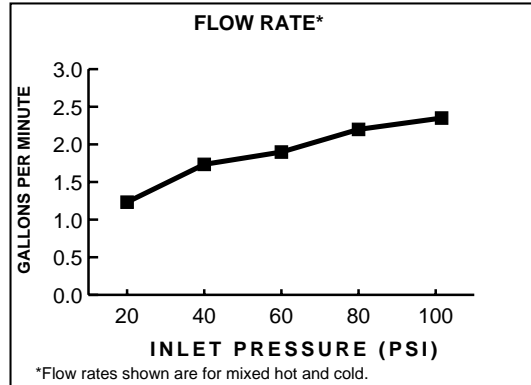

Product Number	Description	Finish Options							
			Polished Chrome	PVD Polished Brass	PVD Satin/Chrome Mix	Velvet	Velvet/PVD Brass Mix	PVD Satin	PVD Satin/Brass Mix	P. Chrome/PVD Brass Mix
			002	099	221	285	287	295	297	299
	7871.702	Lavatory faucet with pop-up drain. Porcelain Cross handles.			N/A		N/A		N/A	N/A
	7871.712	Lavatory faucet with pop-up drain. Porcelain Lever handles.			N/A		N/A		N/A	N/A
	7871.722	Lavatory faucet with pop-up drain. Metal Cross handles.								
	7871.732	Lavatory faucet with pop-up drain. Metal Lever handles.								

N/A = NOT AVAILABLE

Meets the American Disabilities Act Guidelines and **ANSI A117.1** Requirements for the physically challenged.