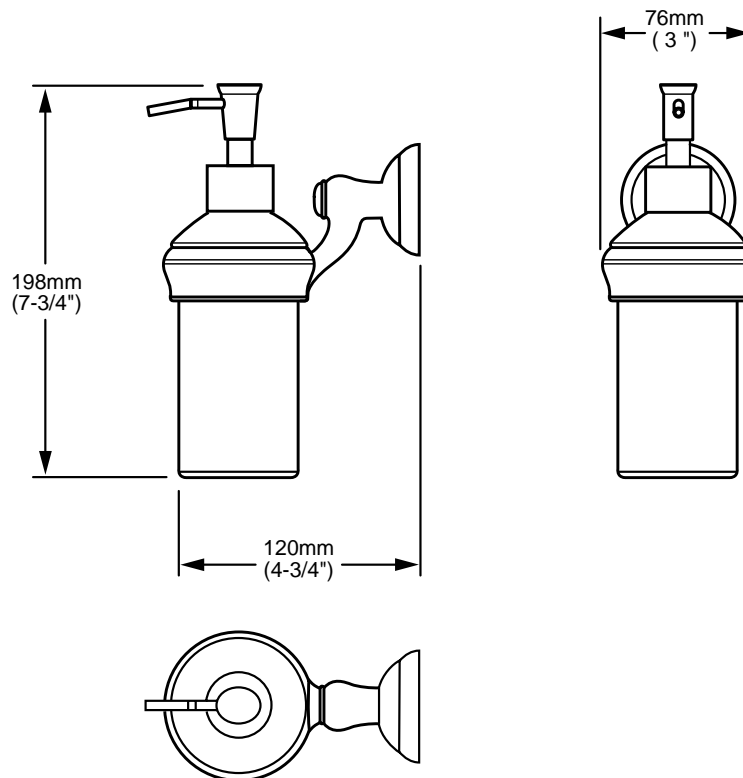

American Standard

ACCESSORIES SOAP/LOTION DISPENSER

MODEL NUMBER:

■ **6751 SOAP/LOTION DISPENSER**

Available Finishes

	Polished Chrome (no finish suffix needed)
S	Satin

PRODUCT FEATURES:

Heavy duty construction: Highest quality materials for durability & long life.

Concealed Mounting: No exposed set screws.

Materials of Construction: Body - zinc. Escutcheon - brass. Index button - porcelain. Soap/Lotion bottle - clear glass. Pump - zinc.

Easy to Install

Choice of Finishes: To match Chrome and Satin finishes.

SUGGESTED SPECIFICATION:

Soap/Lotion Dispenser shall feature heavy-duty construction. Shall feature concealed mounting. Soap/Lotion bottle shall be clear glass. Soap/Lotion Dispenser shall be American Standard Model # 6751_.