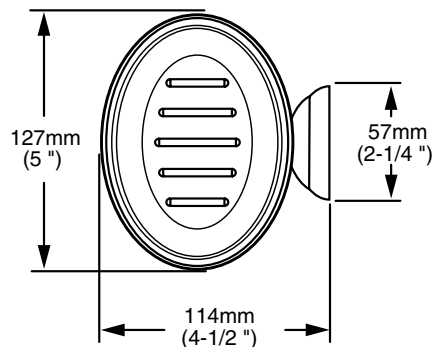

American Standard

ACCESSORIES SOAP DISH

MODEL NUMBER:

■ 6750 Soap Dish

Available Finishes

	Polished Chrome (no finish suffix needed)
S	Satin

Heavy Duty Construction: Highest quality materials for durability & long life.

Concealed Mounting: No exposed set screws.

Materials of Construction: Body – zinc. Escutcheon – brass. Index button – porcelain. Soap dish – clear glass.

Easy to Install

Choice of Finishes: To Match Chrome and Satin finishes.

SUGGESTED SPECIFICATION:

Soap Dish shall feature heavy-duty construction. Shall feature concealed mounting. Soap Dish shall be clear glass. Soap Dish shall be American Standard Model # 6750_.