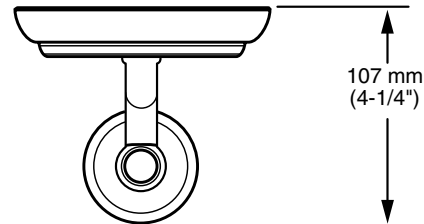

American Standard

ACCESSORIES SOAP DISH

MODEL NUMBER:

■ 6750 Soap Dish

Available Finishes

	Polished Chrome (no finish suffix needed)
S	Satin

Heavy Duty Construction: Highest quality materials for durability & long life.

Concealed Mounting: No exposed set screws.

Materials of Construction: Body – zinc. Escutcheon – brass. Index button – porcelain. Soap dish – clear glass.

Easy to Install

Choice of Finishes: To Match Chrome and Satin finishes.

SUGGESTED SPECIFICATION:

Soap Dish shall feature heavy-duty construction. Shall feature concealed mounting. Soap Dish shall be clear glass. Soap Dish shall be American Standard Model # 6750_.