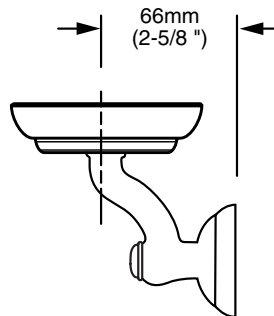

American Standard

ACCESSORIES SOAP DISH

MODEL NUMBER:

■ 6750 Soap Dish

Available Finishes

	Polished Chrome (no finish suffix needed)
S	Satin

Heavy Duty Construction: Highest quality materials for durability & long life.

Concealed Mounting: No exposed set screws.

Materials of Construction: Body – zinc. Escutcheon – brass. Index button – porcelain. Soap dish – clear glass.

Easy to Install

Choice of Finishes: To Match Chrome and Satin finishes.

SUGGESTED SPECIFICATION:

Soap Dish shall feature heavy-duty construction. Shall feature concealed mounting. Soap Dish shall be clear glass. Soap Dish shall be American Standard Model # 6750_.