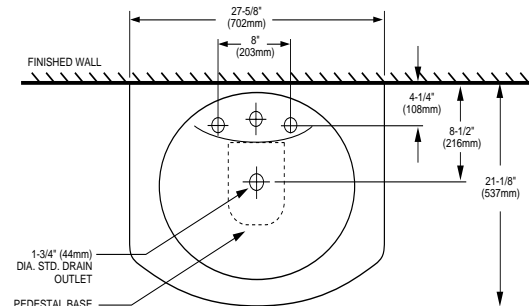

#### □ 20408

Lavatory slab with 1 3/8" dia. Holes on 8" (203mm) centers (For spread faucets only)

#### Nominal Overall Dimensions:

27" x 22" (699mm x 599mm) width  
34" (676mm) height

#### Bowl Inside Dimensions:

14-1/2" x 10-1/2" (368mm x 267mm)  
6" (152mm) deep

Fixture Dimensions conform to ANSI Standard  
A112.19.9M

#### NOTES:

★ DIMENSIONS SHOWN FOR LOCATION OF SUPPLIES AND "P" TRAP ARE SUGGESTED.  
 ■ FOR REINFORCEMENT ONLY. TAKE ACTUAL DIMENSIONS FROM FIXTURE. SLAB/PEDESTAL ANCHORS AND MOUNTING FEATURES TO BE FURNISHED BY OTHERS.  
 PROVIDE SUITABLE REINFORCEMENT FOR ALL WALL SUPPORTS. FITTINGS NOT INCLUDED AND MUST BE ORDERED SEPARATELY. INSTALLATION INSTRUCTIONS SUPPLIED WITH LAVATORY.  
 IMPORTANT: Dimensions of fixtures are nominal and may vary within the range of tolerances established by ANSI Standard A112.19.2M.  
 These measurements are subject to change or cancellation. No responsibility is assumed for use of superseded or voided pages.