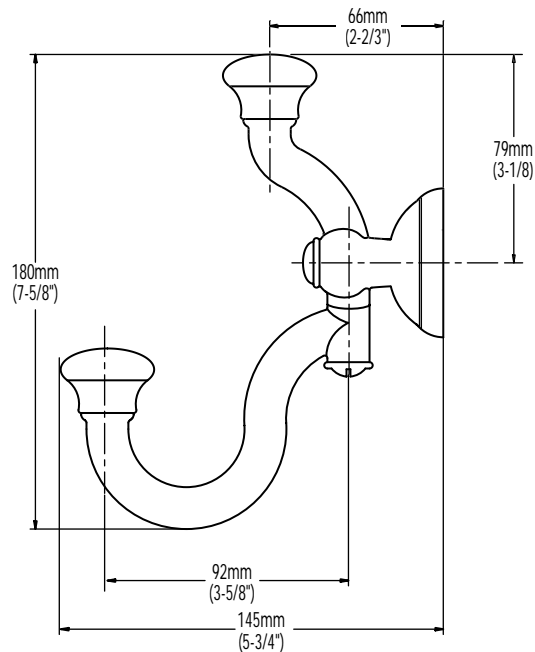

American Standard

ACCESSORIES

ROBE HOOK

MODEL NUMBER:

■ 6721 Robe Hook

Available Finishes

| | |
|---|---|
| | Polished Chrome (no finish suffix needed) |
| S | Satin |

PRODUCT FEATURES:

Heavy duty construction: Highest quality materials for durability & long life.

Concealed Mounting: No exposed set screws.

Materials of Construction: Body - zinc. Escutcheon - brass. Index button - porcelain.

Easy to Install

Choice of Finishes: To match Chrome and Satin finishes.

SUGGESTED SPECIFICATION:

Robe Hook shall feature heavy - duty construction. Shall feature concealed mounting with no exposed set screws. Robe Hook shall be American Standard Model # 6721_.