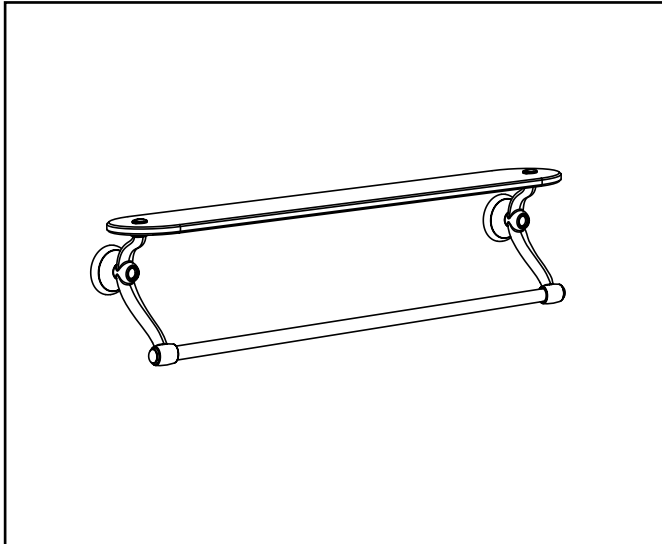

*American Standard*

**ACCESSORIES**  
TOWEL BAR with GLASS SHELF

**MODEL NUMBER:**

■ 6726 24" Towel Bar with Glass Shelf

**Available Finishes**

	Polished Chrome (no finish suffix needed)
S	Satin

**PRODUCT FEATURES:**

**Heavy duty construction:** Highest quality materials for durability & long life.

**Concealed Mounting:** No exposed set screws.

**Materials of Construction:** Towel bar tube - 1.0 mm thick brass.  
Body - zinc. Escutcheon - brass. Index button - porcelain.  
Shelf - 10mm thick tempered glass

**Easy to Install**

**Choice of Finishes:** To match Chrome and Satin finishes.

**SUGGESTED SPECIFICATION:**

24" Towel Bar with Glass Shelf shall feature heavy - duty construction. Shall feature concealed mounting with no exposed set screws. 24" Towel Bar tube shall be 1.0 mm thick brass tube. Glass Shelf shall be 10mm thick tempered glass. Towel Bar shall be American Standard Model # 6726\_.