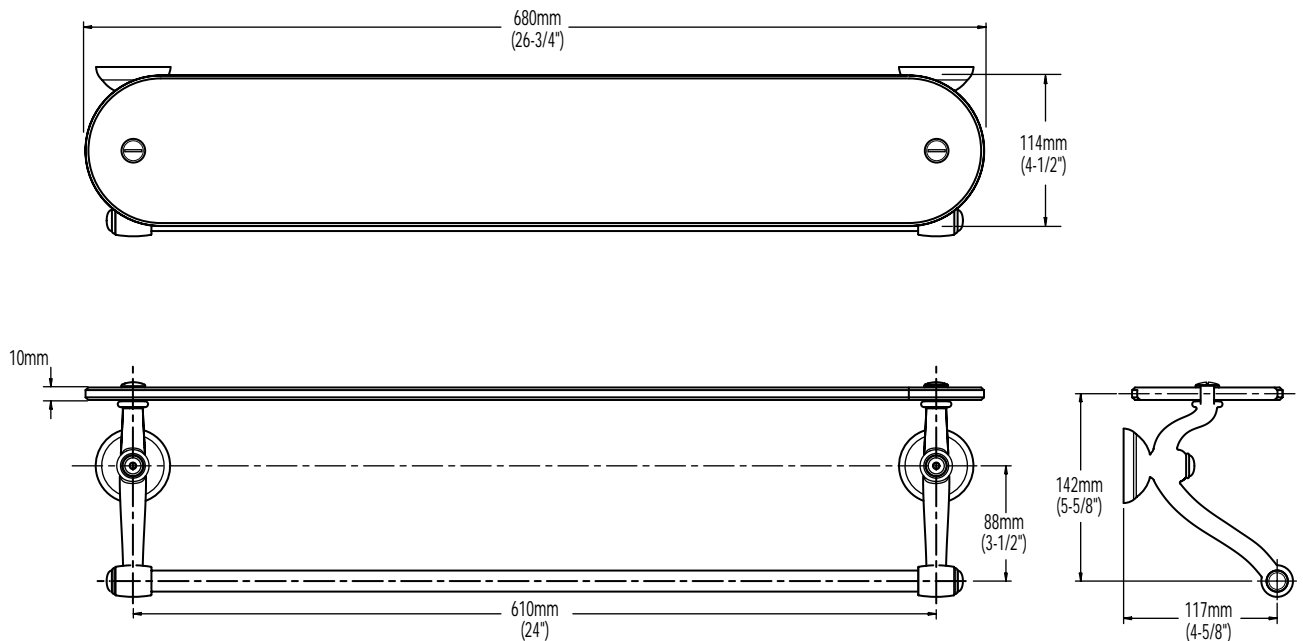

*American Standard*

**ACCESSORIES**  
TOWEL BAR with GLASS SHELF

**MODEL NUMBER:**

■ 6726 24" Towel Bar with Glass Shelf

**Available Finishes**

	Polished Chrome (no finish suffix needed)
S	Satin

**PRODUCT FEATURES:**

**Heavy duty construction:** Highest quality materials for durability & long life.

**Concealed Mounting:** No exposed set screws.

**Materials of Construction:** Towel bar tube - 1.0 mm thick brass.  
Body - zinc. Escutcheon - brass. Index button - porcelain.  
Shelf - 10mm thick tempered glass

**Easy to Install**

**Choice of Finishes:** To match Chrome and Satin finishes.

**SUGGESTED SPECIFICATION:**

24" Towel Bar with Glass Shelf shall feature heavy - duty construction. Shall feature concealed mounting with no exposed set screws. 24" Towel Bar tube shall be 1.0 mm thick brass tube. Glass Shelf shall be 10mm thick tempered glass. Towel Bar shall be American Standard Model # 6726\_.