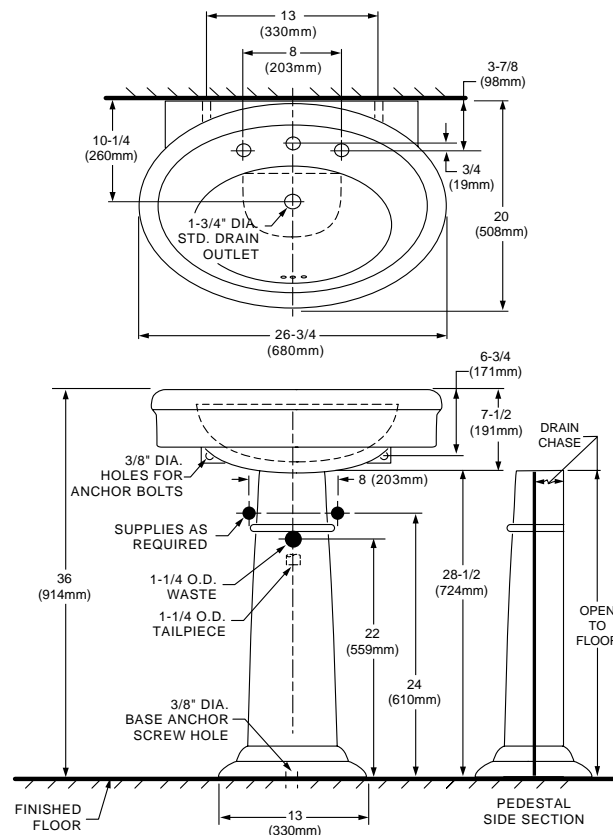

0283.800 Faucet holes on 8" (203mm) centers

Nominal Dimensions:
26-3/4" x 20" x 36"
(679 x 508 x 914mm)

Seperate Components:

- 0283.008** Pedestal top 8" (203mm) centers
- 0067.000** Pedestal only

Bowl sizes:

16-3/4" (425mm) wide,
11-1/4" (286mm) front to back,
6-1/4" (159mm) deep

Compliance Certifications -

Meets or Exceeds the Following Specifications:

- ASME A112.19.9M for Non-Vitreous Ceramic Fixtures
- CAN/CSA B45 Series

To Be Specified

- Color: White only
- Recommended Faucet: 8" spread No. 2881
- Faucet Finish: Chrome or Satin
- Supplies:
- 1-1/4" Trap:

NOTES:

DIMENSIONS SHOWN FOR LOCATION OF SUPPLIES AND "P" TRAP ARE SUGGESTED. ANCHOR SCREWS FOR LAVATORY AND PEDESTAL NOT INCLUDED. FITTINGS NOT INCLUDED AND MUST BE ORDERED SEPARATELY. PROVIDE SUITABLE REINFORCEMENT FOR ALL WALL SUPPORTS.

IMPORTANT: Dimensions of fixtures are nominal and may vary within the range of tolerances established by ANSI Standard A112.19.9M. These measurements are subject to change or cancellation. No responsibility is assumed for use of superseded or voided pages.