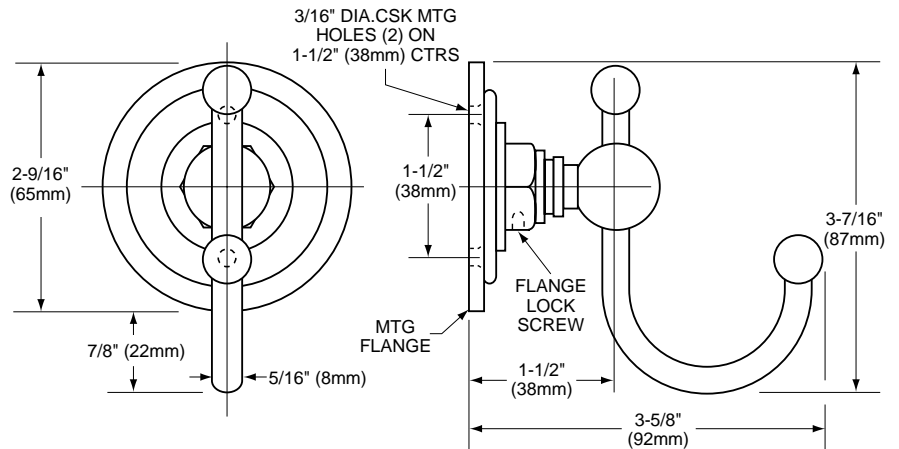

REPRISE ROBE HOOK, MODEL 5535.210

- Traditional styling
- Polished chrome finish

Nominal Overall Dimensions:

2-9/16" x 3-5/8" x 3-7/16" (65 x 92 x 87mm)

REFER TO INSTALLATION INSTRUCTIONS SUPPLIED WITH PRODUCT. PROVIDE SUITABLE REINFORCEMENT FOR ALL WALL SUPPORTS. These measurements are subject to change or cancellation. No responsibility is assumed for use of superseded or voided pages.

REPRISE TOWEL RING, MODEL 5535.190

- Traditional styling
- Towel ring has full swivel
- Polished chrome finish

Nominal Overall Dimensions:

2-9/16" x 6-7/8" x 5-9/16" (65 x 175 x 141mm)

REFER TO INSTALLATION INSTRUCTIONS SUPPLIED WITH PRODUCT. PROVIDE SUITABLE REINFORCEMENT FOR ALL WALL SUPPORTS. These measurements are subject to change or cancellation. No responsibility is assumed for use of superseded or voided pages.