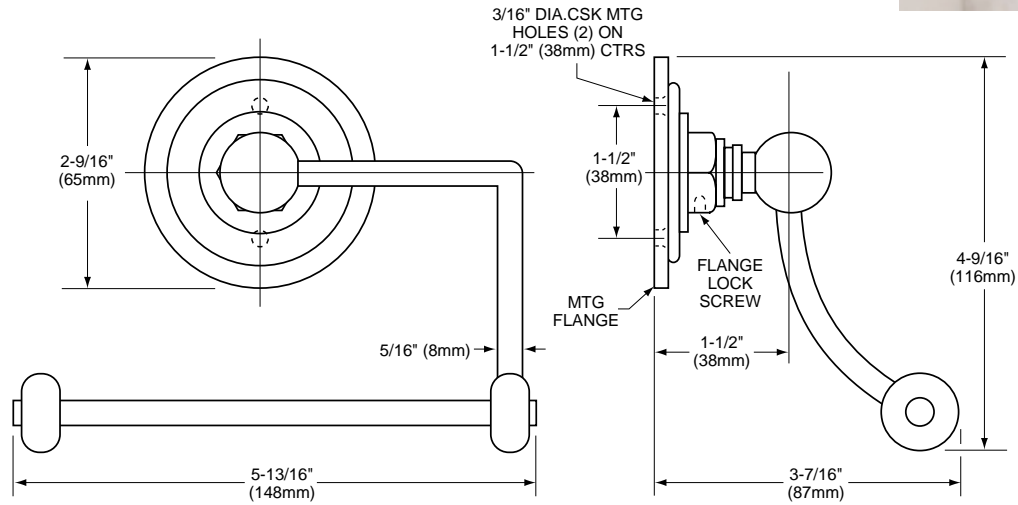

REPRISE TOILET TISSUE HOLDER, MODEL 5535.230

- Traditional styling
- Polished chrome finish

Nominal Overall Dimensions:
3-7/16" x 5-13/16" x 4-9/16" (87 x 148 x 116mm)

REFER TO INSTALLATION INSTRUCTIONS SUPPLIED WITH PRODUCT.
PROVIDE SUITABLE REINFORCEMENT FOR ALL WALL SUPPORTS.
These measurements are subject to change or cancellation. No responsibility is assumed for use of superseded or voided pages.

REPRISE SOAP DISH, MODEL 5535.280

- Traditional styling
- Polished chrome finish
- Frosted glass soap dish

Nominal Overall Dimensions:
5" x 5-1/2" x 5-1/8" (127 x 140 x 130mm)

REFER TO INSTALLATION INSTRUCTIONS SUPPLIED WITH PRODUCT.
PROVIDE SUITABLE REINFORCEMENT FOR ALL WALL SUPPORTS.
These measurements are subject to change or cancellation. No responsibility is assumed for use of superseded or voided pages.