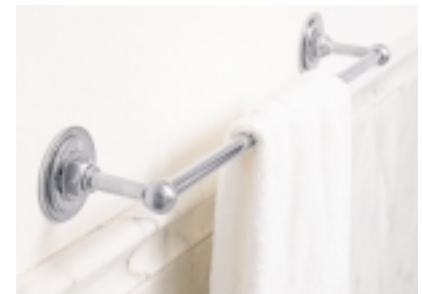

REPRISE 18" TOWEL RAIL, MODEL 5535.180

- Traditional styling
 - Polished chrome finish
- Nominal Overall Dimensions:**
20-5/8" x 2-9/16" x 3-1/4" (524 x 65 x 83mm)

REFER TO INSTALLATION INSTRUCTIONS SUPPLIED WITH PRODUCT.
PROVIDE SUITABLE REINFORCEMENT FOR ALL WALL SUPPORTS.
These measurements are subject to change or cancellation. No responsibility is assumed for use of superseded or voided pages.

REPRISE 24" TOWEL RAIL, MODEL 5535.240

- Traditional styling
 - Polished chrome finish
- Nominal Overall Dimensions:**
26-5/8" x 2-9/16" x 3-1/4" (676 x 65 x 83mm)

REFER TO INSTALLATION INSTRUCTIONS SUPPLIED WITH PRODUCT.
PROVIDE SUITABLE REINFORCEMENT FOR ALL WALL SUPPORTS.
These measurements are subject to change or cancellation. No responsibility is assumed for use of superseded or voided pages.