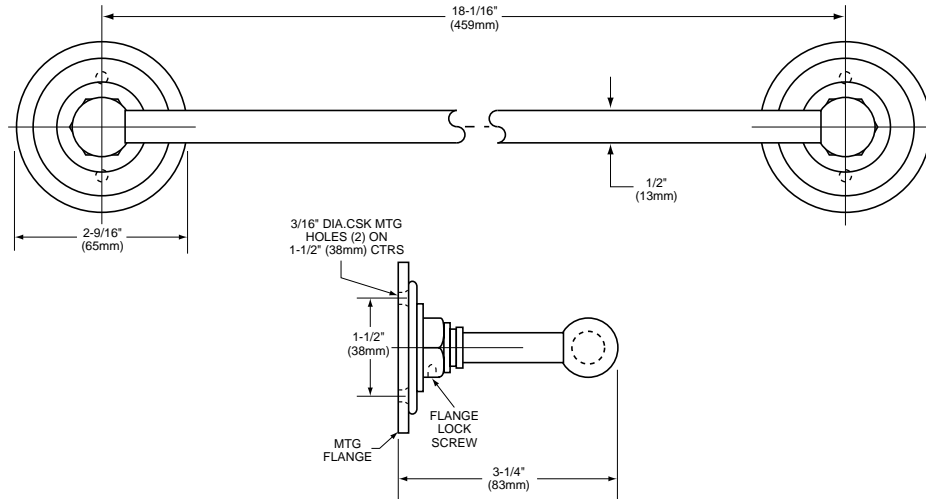

REPRISE 18" TOWEL RAIL, MODEL 5535.180

- Traditional styling
 - Polished chrome finish
- Nominal Overall Dimensions:**
20-5/8" x 2-9/16" x 3-1/4" (524 x 65 x 83mm)

REFER TO INSTALLATION INSTRUCTIONS SUPPLIED WITH PRODUCT.
PROVIDE SUITABLE REINFORCEMENT FOR ALL WALL SUPPORTS.
These measurements are subject to change or cancellation. No responsibility is assumed for use of superseded or voided pages.

REPRISE 24" TOWEL RAIL, MODEL 5535.240

- Traditional styling
 - Polished chrome finish
- Nominal Overall Dimensions:**
26-5/8" x 2-9/16" x 3-1/4" (676 x 65 x 83mm)

REFER TO INSTALLATION INSTRUCTIONS SUPPLIED WITH PRODUCT.
PROVIDE SUITABLE REINFORCEMENT FOR ALL WALL SUPPORTS.
These measurements are subject to change or cancellation. No responsibility is assumed for use of superseded or voided pages.