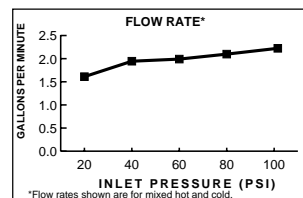

NOTES:

★ DRAIN PIVOT ROD STRAP CAN BE SHAPED TO ACCOMMODATE FAUCET-TO-DRAIN MOUNTING CENTERS UP TO 8" (203MM).
INSTALLATION INSTRUCTIONS SUPPLIED WITH FAUCET ASSEMBLY.

IMPORTANT: Dimensions of faucets are nominal and may vary within the range of tolerances established by ANSI Standard A112.18.1. These measurements are subject to change or cancellation. No responsibility is assumed for use of superseded or voided pages.