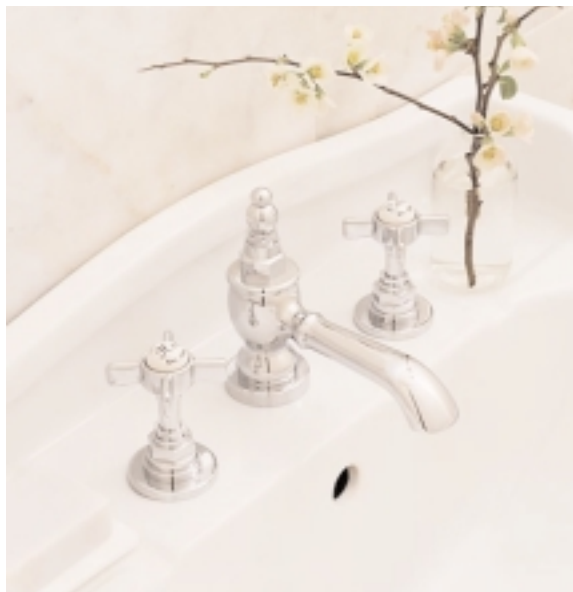

## REPRISE WIDESPREAD LAVATORY FAUCET, MODEL 5535.801

- Classic Victorian styling
- Coordinated accessories available
- Cast brass construction
- Quarter-turn washerless ceramic disc valve cartridges (reversible for use with cross handles)
- Cross handles with porcelain index buttons
- Available in chrome, brass, or brushed nickel finish
- Includes all-metal pop-up drain assembly to accommodate European and US china, mounting kit, and flex couplings for installation on 6" to 12" (152mm to 305mm) centers, 1-3/8" dia. mounting holes
- Drain includes additional 13" pivot rod for vessel installations

☐ Specify faucet and pop-up drain assembly finish: chrome, polished brass, brushed nickel or polished nickel

**Maximum Flow Rate:** 2.2 gpm (8.3 L/min.)

**Low Lead:** Meets NSF Standard 61/Section 9 & Prop 65 lead requirements.

#### NOTES:

★ DRAIN PIVOT ROD STRAP CAN BE SHAPED TO ACCOMMODATE FAUCET-TO-DRAIN MOUNTING CENTERS UP TO 8" (203MM).  
INSTALLATION INSTRUCTIONS SUPPLIED WITH FAUCET ASSEMBLY.

IMPORTANT: Dimensions of faucets are nominal and may vary within the range of tolerances established by ANSI Standard A112.18.1. These measurements are subject to change or cancellation. No responsibility is assumed for use of superseded or voided pages.