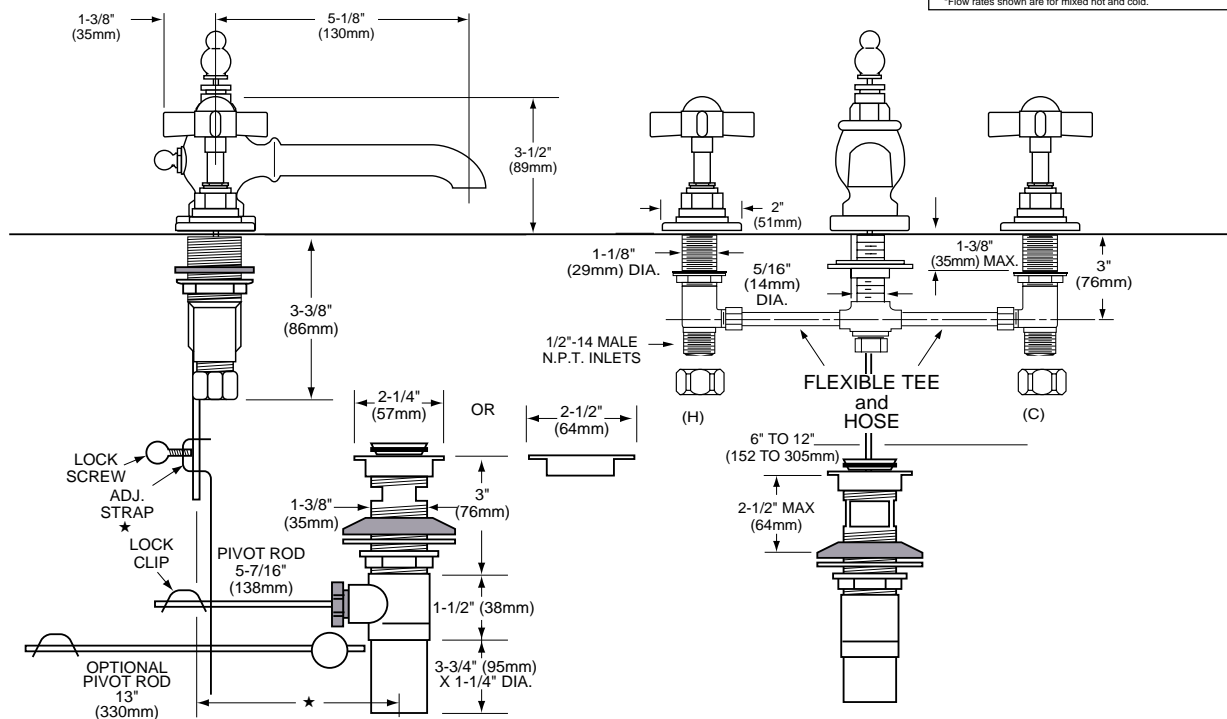

## REPRISE WIDESPREAD LAVATORY FAUCET, MODEL 5535.801

- Classic Victorian styling
- Coordinated accessories available
- Cast brass construction
- Quarter-turn washerless ceramic disc valve cartridges (reversible for use with cross handles)
- Cross handles with porcelain index buttons
- Available in chrome, brass, or brushed nickel finish
- Includes all-metal pop-up drain assembly to accommodate European and US china, mounting kit, and flex couplings for installation on 6" to 12" (152mm to 305mm) centers, 1-3/8" dia. mounting holes
- Drain includes additional 13" pivot rod for vessel installations

☐ Specify faucet and pop-up drain assembly finish: chrome, polished brass, brushed nickel or polished nickel

**Maximum Flow Rate:** 2.2 gpm (8.3 L/min.)

**Low Lead:** Meets NSF Standard 61/Section 9 & Prop 65 lead requirements.

#### NOTES:

★ DRAIN PIVOT ROD STRAP CAN BE SHAPED TO ACCOMMODATE FAUCET-TO-DRAIN MOUNTING CENTERS UP TO 8" (203MM).  
INSTALLATION INSTRUCTIONS SUPPLIED WITH FAUCET ASSEMBLY.

IMPORTANT: Dimensions of faucets are nominal and may vary within the range of tolerances established by ANSI Standard A112.18.1. These measurements are subject to change or cancellation. No responsibility is assumed for use of superseded or voided pages.