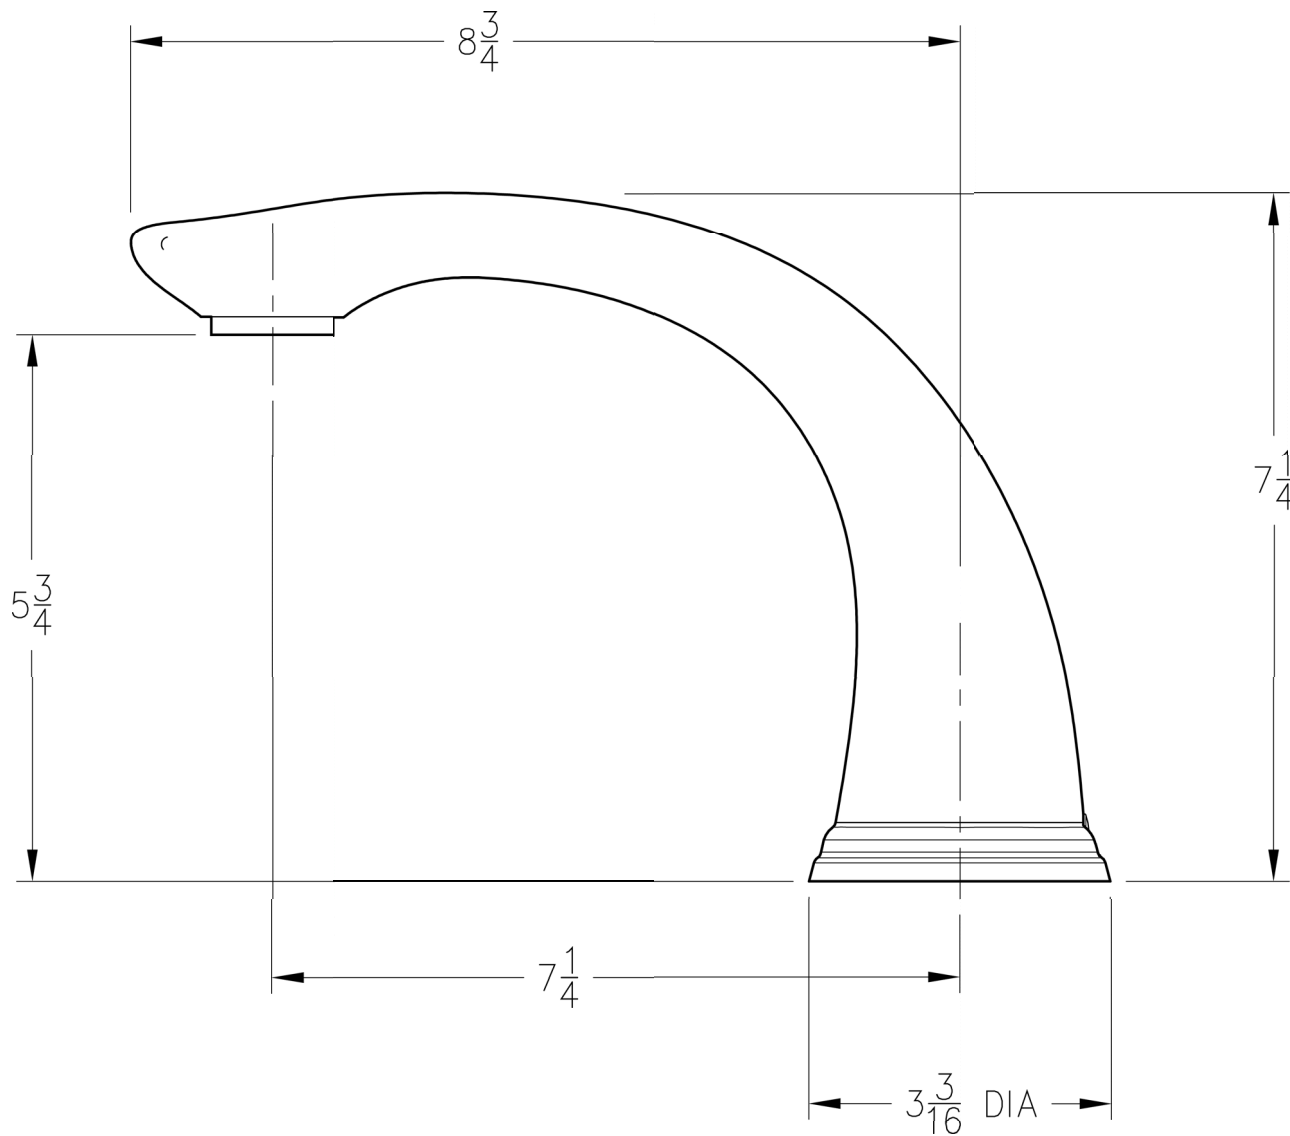

Roman Tub Trim

Dimensions are in Inches

1-800-PFAUCET [www.pricepfister.com](http://www.pricepfister.com)  
19701 DaVinci, Lake Forest, CA 92610  
03/8/05

**Price Pfister**<sup>®</sup>  
Pf Pfreshet Ideas in Pfaucets.