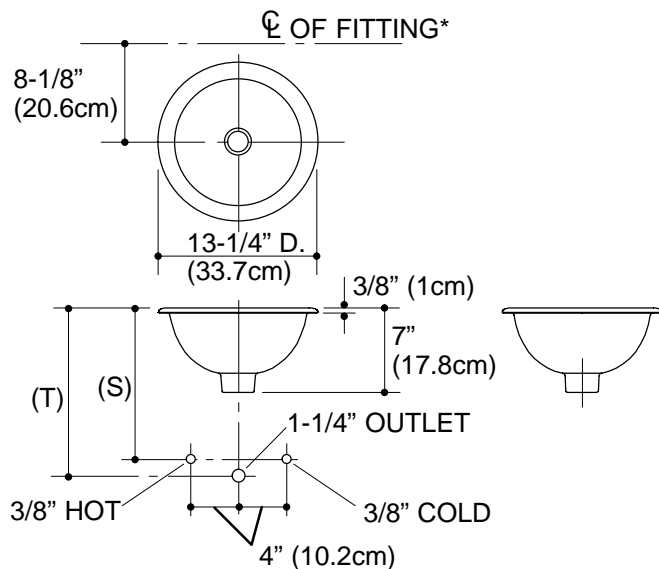

SELF-RIMMING OR UNDERCOUNTER LAVATORY

K-2298

FEATURES

- 13-1/4" Diameter (33.7cm)
- Vitreous China
- Self-rimming or undercounter
- With sealant

CODES/STANDARDS APPLICABLE

Specified model meets or exceeds the following:

PRODUCT SPECIFICATION:

The self-rimming or undercounter lavatory shall be 13-1/4" in diameter (33.7cm). Lavatory shall be made of vitreous china. Lavatory shall include sealant. Lavatory shall be Kohler Model K-2298-_____.

PRODUCT INFORMATION

Included Components:	
Adhesive sealant	63034
Adjustable linkage	40372
Cutout template	116214-7
Basin clamp assembly (undercounter only)	52047

Roughing-In Notes

(T) Pop-up drain 12-5/8" (32.1cm).

(S) 14" (35.6cm) (Based on 12" (30.5cm) riser which may require cutting).

*Spout must be 4-1/2" (11.4cm) long (min.) for adequate clearance into lavatory.

Supplied basin clamp assembly for undercounter installation require 1" (2.5cm) minimum countertop thickness. Installer must supply hardware for thinner countertops.