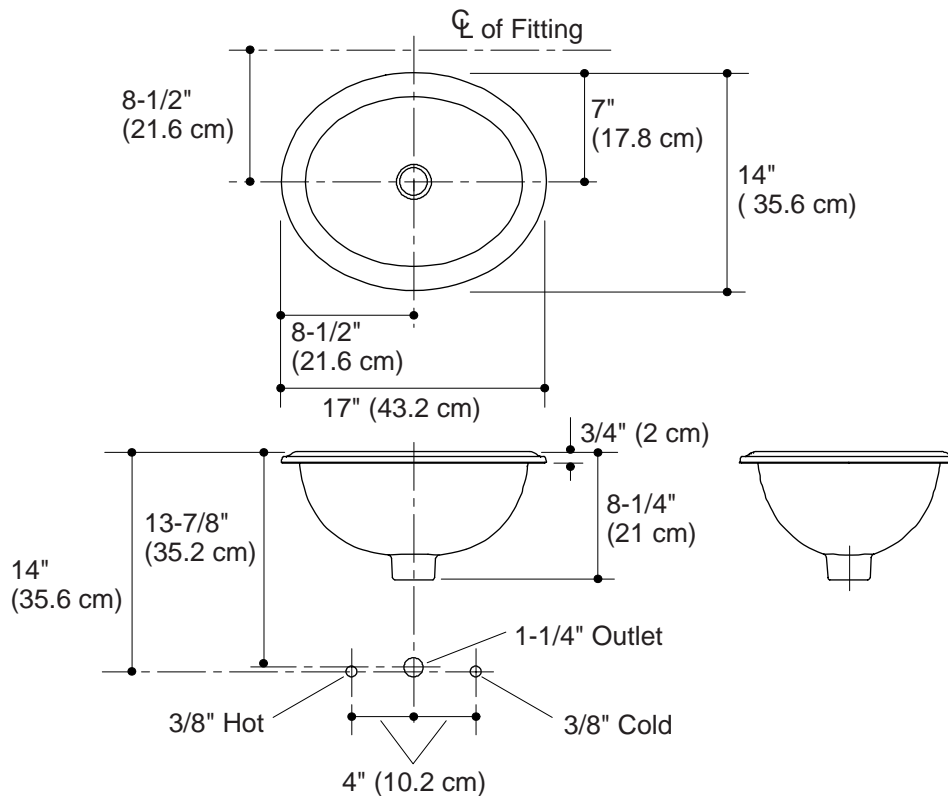

INTAGLIO®

Technical Information

Mexico products have an M after the first sequence of numbers (such as K-12345 M)			
Fixture*:		basin area	water depth
Lavatory		17" (43.2 cm) x 14" (35.6 cm)	5-1/2" (14 cm)
Outlet	1-3/4" D. (4.4 cm)		
* Approximate measurements for comparison only.			

Included Components:	
Adjustable linkage	40372
Cutout template	116213-7

Installation Notes

Install this product according to the installation guide.

Spout must be 4-1/2" (11.4 cm) long (min.) for adequate clearance into lavatory.

NOTICE: Countertop manufacturer or cutter **must** use the cutout template provided with the product, or a current one provided by Kohler Co. (call 1-800-4-KOHLER). Kohler Co. is not responsible for cutout errors when the incorrect cutout template is used.

Product Diagram