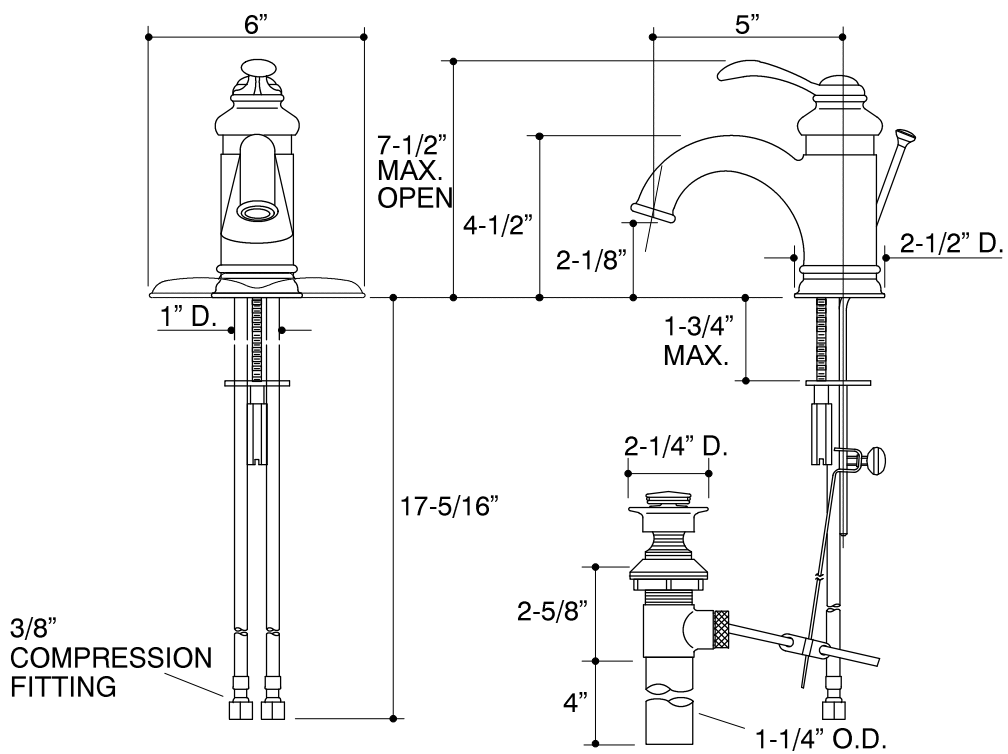

**LAVATORY FAUCET  
K-12181  
ALSO K-12182**

**ADA**

**FEATURES**

- Metal construction
- One-piece self-contained ceramic disc valve allows both volume and temperature control
- Temperature memory allowing faucet to be turned on and off at any temperature setting
- High-temperature limit stop
- 5" spout
- 2.0 gallons per minute
- Lever handle
- Available with single-hole escutcheon ring or 6" escutcheon plate
- Available with metal or plastic drain

**SPECIFIED MODEL:**

Model	Description	<input type="checkbox"/> CP	<input type="checkbox"/> PB	<input type="checkbox"/> Other _____
K-12181	With Escutcheon Plate; With Metal Drain	<input type="checkbox"/>	<input type="checkbox"/>	<input type="checkbox"/>
K-12181-D	With Escutcheon Plate; With Plastic Drain	<input type="checkbox"/>	<input type="checkbox"/>	<input type="checkbox"/>
K-12182	With Single-Hole Escutcheon Ring; With Metal Drain	<input type="checkbox"/>	<input type="checkbox"/>	<input type="checkbox"/>
K-12182-D	With Single-Hole Escutcheon Ring; With Plastic Drain	<input type="checkbox"/>	<input type="checkbox"/>	<input type="checkbox"/>

Optional Accessory		
K-12001	Plug Button	<input type="checkbox"/> Other _____

Single-control kitchen sink faucet shall be of metal construction. The valve shall be a one-piece, self-contained ceramic disc valve, and allows both volume and temperature control. The valve shall feature temperature memory, allowing the faucet to be turned on and off at any temperature setting, and includes a high-temperature limit stop. Product shall include 5" spout, and lever handle. Optional features shall be single-hole escutcheon ring or 6" escutcheon plate, and metal or plastic drain. Faucet shall be Kohler Model K-\_\_\_\_\_-\_\_\_\_\_.