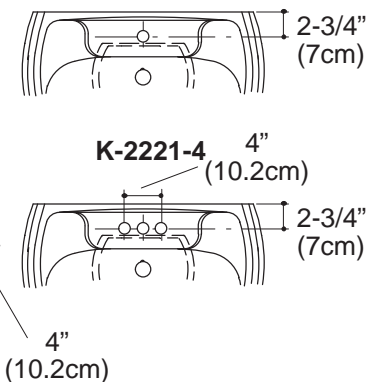

#### FEATURES

- 27" (68.6cm) x 19-3/8" (49.2cm) x 34"(86.4cm)
- Vitreous china
- Pedestal lavatory
- 4" (10.2cm) centers (K-2221-4), 8" (20.3cm) centers (K-2221-8) or single-hole (K-2221-1) drilling
- With overflow

#### PRODUCT SPECIFICATION:

The pedestal lavatory shall be 27" (68.6cm) in length, 19-3/8" (49.2cm) in width, and 34" (86.4cm) in height. Pedestal lavatory shall be made of vitreous china. Pedestal lavatory shall have 4" (10.2cm) centers (K-2221-4), 8" (20.3cm) centers (K-2221-8), or single-hole (K-2221-1) drilling. Pedestal lavatory shall have overflow. Pedestal lavatory shall be Kohler Model K-2221-\_\_\_\_\_-\_\_\_\_\_.

## PRODUCT INFORMATION

Fixture*:		basin area	water depth
Lavatory		22" (55.9cm) x 12" (30.5cm)	7-1/4" (18.4cm)
Drain hole	1-3/4" D. (4.4cm)		
* Approximate measurements for comparison only.			

Holes	K-2221-4	K-2221-8	K-2221-1
Spout	1-1/4" D. (3.2cm)	1-3/8" D. (3.5cm)	1-3/8" D. (3.5cm)
Faucet	1-1/4" D. (3.2cm)	1-3/8" D. (3.5cm)	

## INSTALLATION NOTES

Install this product according to the installation guide.

(T) Pop-up drain 13" (33cm).

(S) 10" (25.4cm) (Based on 12" (10.2cm) riser which may require cutting).

**K-2221-1**