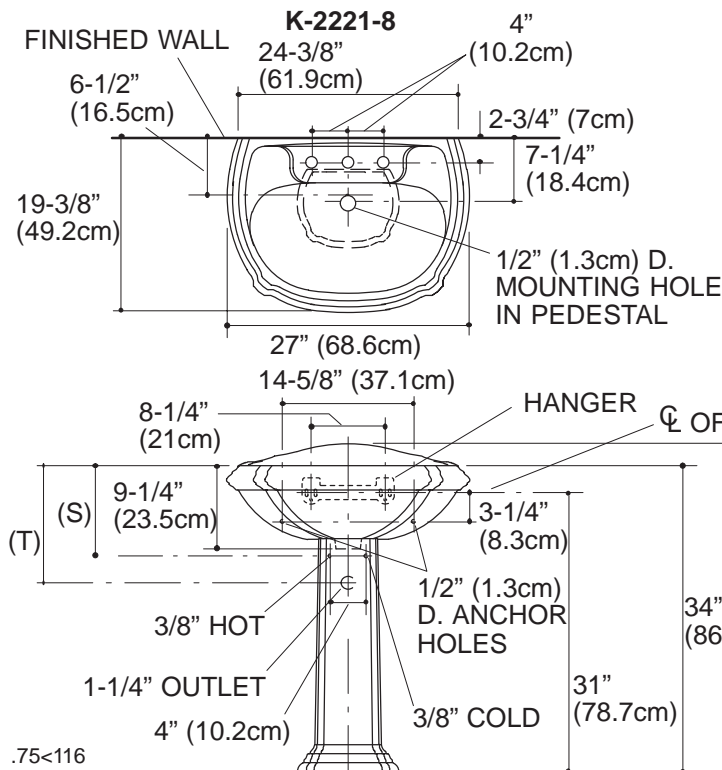

#### PRODUCT SPECIFICATION:

The pedestal lavatory shall be 27" (68.6cm) in length, 19-3/8" (49.2cm) in width, and 34" (86.4cm) in height. Pedestal lavatory shall be made of vitreous china. Pedestal lavatory shall have 4" (10.2cm) centers (K-2221-4), 8" (20.3cm) centers (K-2221-8), or single-hole (K-2221-1) drilling. Pedestal lavatory shall have overflow. Pedestal lavatory shall be Kohler Model K-2221-\_\_\_\_\_-\_\_\_\_\_.

## PRODUCT INFORMATION

Fixture*:		basin area	water depth
Lavatory		22" (55.9cm) x 12" (30.5cm)	7-1/4" (18.4cm)
Drain hole	1-3/4" D. (4.4cm)		
* Approximate measurements for comparison only.			

Holes	K-2221-4	K-2221-8	K-2221-1
Spout	1-1/4" D. (3.2cm)	1-3/8" D. (3.5cm)	1-3/8" D. (3.5cm)
Faucet	1-1/4" D. (3.2cm)	1-3/8" D. (3.5cm)	

## PRODUCT INFORMATION

Included Components:	
Lavatory basin, 8" (20.3cm) centers	K-2222-8
Lavatory basin, 4" (10.2cm) centers	K-2222-4
Lavatory basin, single-hole	K-2222-1
Pedestal	K-2223
Hanger	64839
Rubber pads	63069

## INSTALLATION NOTES

Install this product according to the installation guide.

(T) Pop-up drain 13" (33cm).

(S) 10" (25.4cm) (Based on 12" (10.2cm) riser which may require cutting).

**K-2221-1**