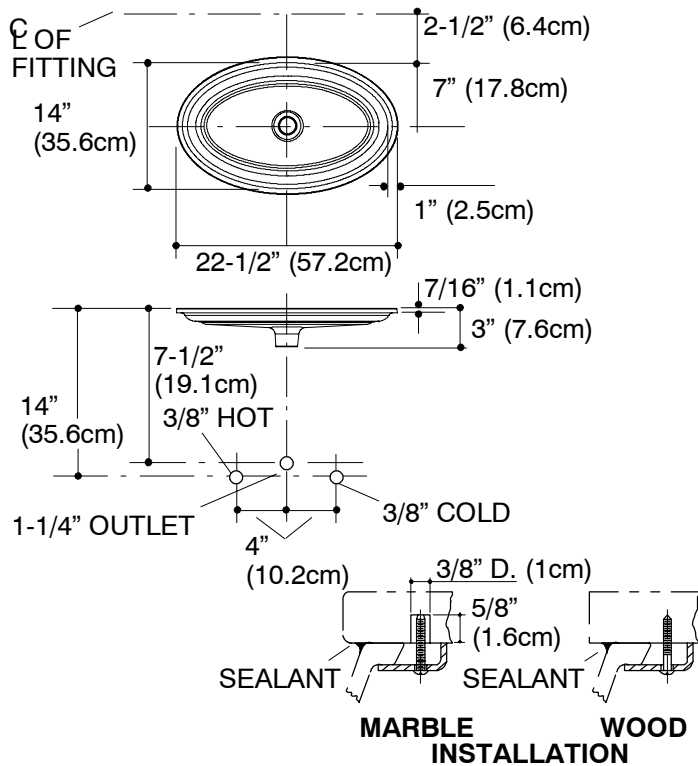

### PRODUCT SPECIFICATION:

The undercounter lavatory shall be 22-1/2" (57.2cm) in length, and 14" (35.6cm) in width. Lavatory shall be made of cast iron. Lavatory shall be ADA compliant. Lavatory shall be Kohler Model K-\_\_\_\_\_-\_\_\_\_\_.

## PRODUCT INFORMATION

ADA compliant:			
Fixture*:		basin area	water depth
Lavatory		20" (50.8cm) x 12" (30.5cm)	1-5/8" (4.1cm)
Outlet	1-3/4" D. (4.4cm)		
* Approximate measurements for comparison only.			
Included Components:			
Adhesive sealant			81489
Basin clamp assembly			52047
Cutout template			1020957-7

## INSTALLATION NOTES

Supplied basin clamp assemblies require 1" (2.5cm) minimum countertop thickness. Installer must supply anchors for thinner countertops.

Choose a faucet that will provide adequate hand washing clearance and will direct the water stream to the center of the lavatory panel.

## PRODUCT DIAGRAM