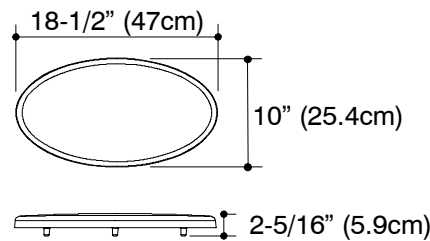

PRODUCT INFORMATION

ADA compliant:			
Fixture*:		basin area	water depth
Lavatory		20" (50.8cm) x 12" (30.5cm)	1-5/8" (4.1cm)
Outlet	1-3/4" D. (4.4cm)		
* Approximate measurements for comparison only.			
Included Components:			
Adhesive sealant			81489
Basin clamp assembly			52047
Cutout template			1020957-7

INSTALLATION NOTES

Supplied basin clamp assemblies require 1" (2.5cm) minimum countertop thickness. Installer must supply anchors for thinner countertops.

Choose a faucet that will provide adequate hand washing clearance and will direct the water stream to the center of the lavatory panel.

PRODUCT DIAGRAM