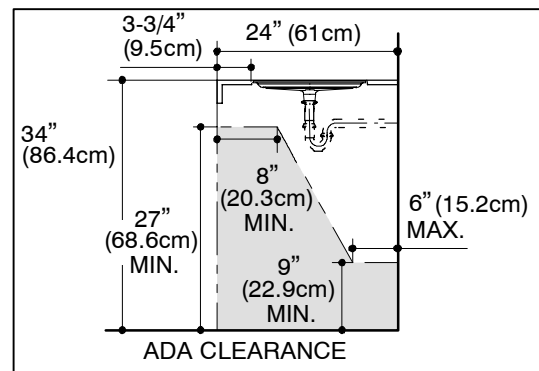

### FEATURES

- 22-1/2" (57.2cm) x 14" (35.6cm)
- Cast iron
- Undercounter
- ADA compliant

### PRODUCT SPECIFICATION:

The undercounter lavatory shall be 22-1/2" (57.2cm) in length, and 14" (35.6cm) in width. Lavatory shall be made of cast iron. Lavatory shall be ADA compliant. Lavatory shall be Kohler Model K-\_\_\_\_\_-\_\_\_\_\_.

## PRODUCT INFORMATION

ADA compliant:			
Fixture*:		basin area	water depth
Lavatory		20" (50.8cm) x 12" (30.5cm)	1-5/8" (4.1cm)
Outlet	1-3/4" D. (4.4cm)		
* Approximate measurements for comparison only.			
Included Components:			
Adhesive sealant			81489
Basin clamp assembly			52047
Cutout template			1020957-7

## INSTALLATION NOTES

Supplied basin clamp assemblies require 1" (2.5cm) minimum countertop thickness. Installer must supply anchors for thinner countertops.

Choose a faucet that will provide adequate hand washing clearance and will direct the water stream to the center of the lavatory panel.