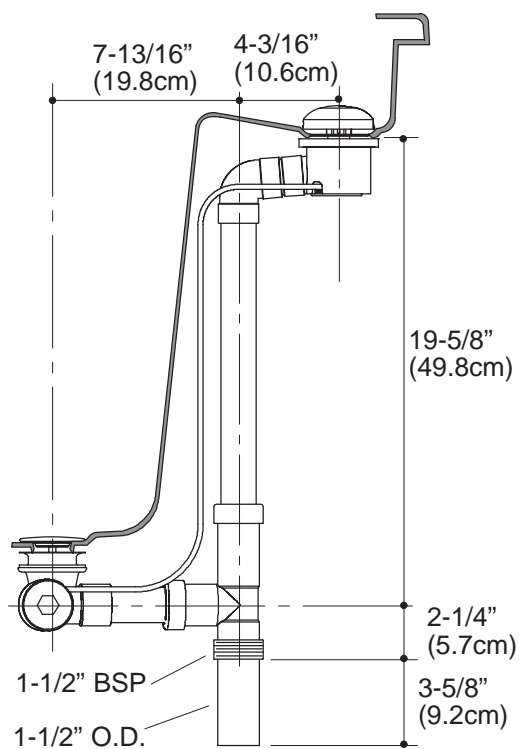

**BATH CABLE DRAIN
K-7202**

FEATURES

- 17 gauge brass construction
- For the Purist™ Bath
- Through-the-floor installation
- Cable operated
- 1-1/2" O.D. connection
- Brass tailpiece

CODES/STANDARDS APPLICABLE

SPECIFIED MODEL:

Model	Description			
K-7202	Purist™ Bath Cable Drain	<input type="checkbox"/> CP	<input type="checkbox"/> PB	<input type="checkbox"/> Other_____

PRODUCT SPECIFICATION:

Bath drain shall be of brass construction. Product includes a cable operated pop-up drain with 1-1/2" O.D. connection and brass tailpiece. Product is intended for use with Purist™ Bath, with through-the-floor installation. Drain shall be Kohler Model K-7202-_____.

PRODUCT DIAGRAM