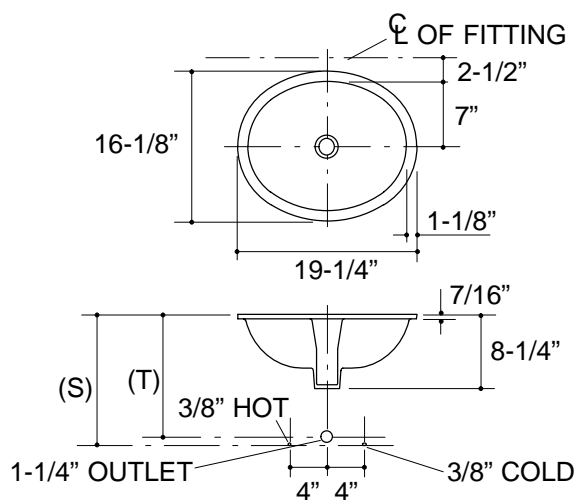

Product Information

Fixture*:		basin area	water depth
Lavatory		17" x 14"	6-3/8"
Outlet	1-3/4" D.		
* Approximate measurements for comparison only.			

Included Components:	
Basin clamp assembly	52047
Adhesive sealant	63034
Cutout template	101085-7

Installation Notes

This rough-in will accommodate all 17" x 14" undercounter "Artist Edition" lavatories.

Roughing-In Notes

Fixture dimensions are nominal and conform to tolerances in ASME Standard A112.19.2M.

(T) Pop-up drain 13-7/8", drain 13".

(S) 14" (Based on 12" riser which may require cutting).

Supplied basin clamp assemblies require 1" minimum countertop thickness. Installer must supply anchors for thinner countertops.