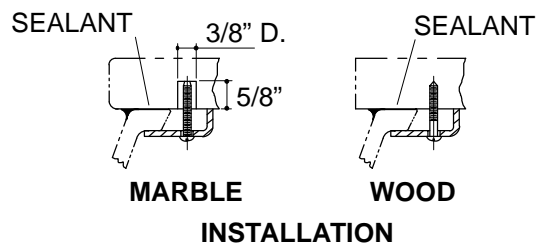

Product Information

Fixture*:		basin area	water depth
Lavatory		17" x 14"	6-3/8"
Outlet	1-3/4" D.		
* Approximate measurements for comparison only.			

Included Components:	
Basin clamp assembly	52047
Adhesive sealant	63034
Cutout template	101085-7

Installation Notes

This rough-in will accommodate all 17" x 14" undercounter "Artist Edition" lavatories.

Roughing-In Notes

Fixture dimensions are nominal and conform to tolerances in ASME Standard A112.19.2M.