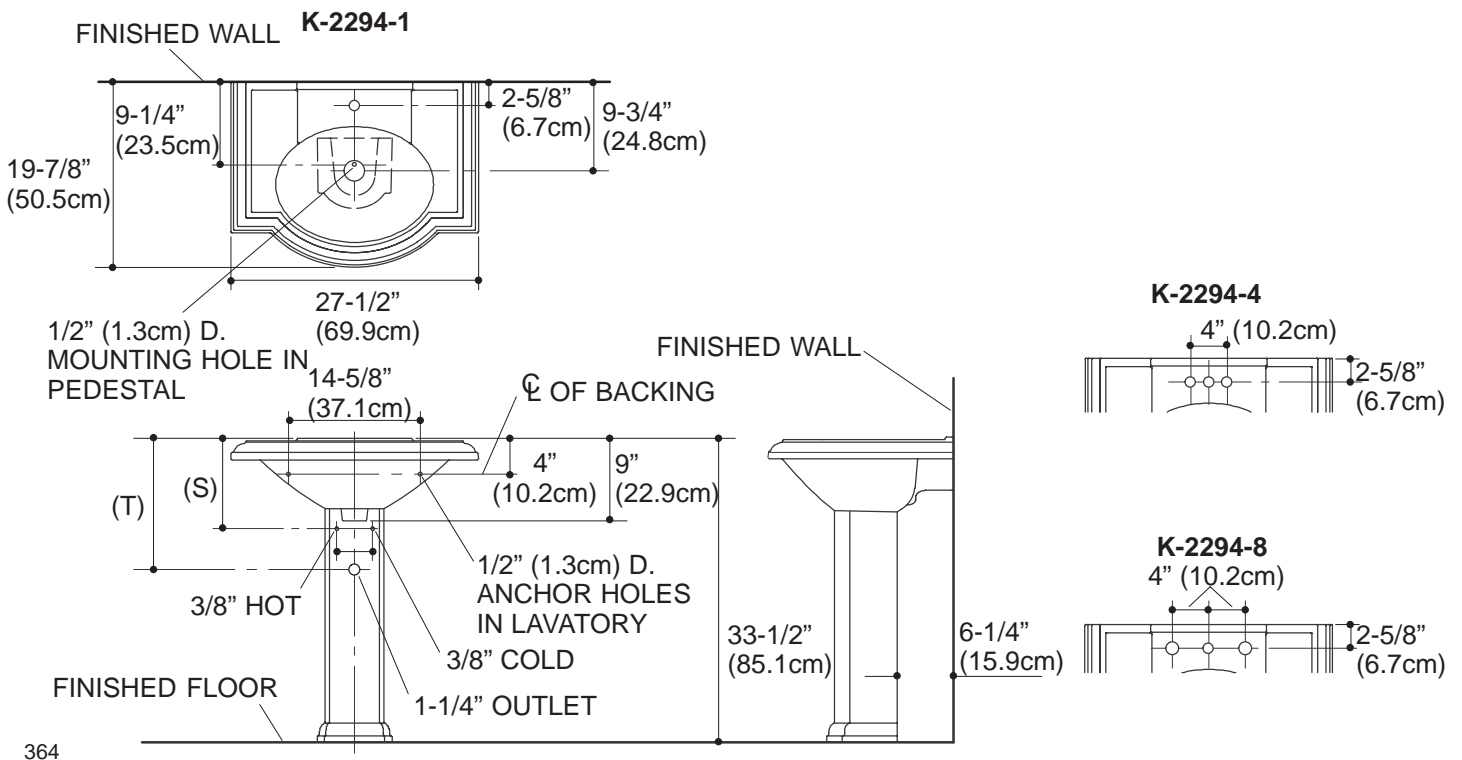

PRODUCT SPECIFICATION:

The pedestal lavatory shall be 27-1/2" (69.9cm) in length, 19-7/8" (50.5cm) in width, and 33-1/2" (85.1cm) in height. Pedestal lavatory shall be made of vitreous china. Pedestal lavatory shall have 8" (20.3cm) centers (-8), 4" (10.2cm) centers (-4), or single-hole (-1) drilling. Pedestal lavatory shall have overflow. Pedestal lavatory shall be Kohler Model K-2294-_____ -_____.

PRODUCT INFORMATION

Fixture*:		basin area	water depth
Lavatory		17" (43.2cm) x 12" (30.5cm)	4-7/8" (12.4cm)
Drain hole	1-3/4" D. (4.4cm)		
Holes	K-2294-8	K-2294-4	K-2294-1
Spout	1-3/8" D. (3.5cm)	1-1/4" D. (3.2cm)	1-3/8" D. (3.5cm)
Faucet	1-3/8" D. (3.5cm)	1-1/4" D. (3.2cm)	

PRODUCT INFORMATION

Included Components:	
Lavatory basin, single-hole	K-2295-1
Lavatory basin, 4" (10.2cm) centers	K-2295-4
Lavatory basin, 8" (20.3cm) centers	K-2295-8
Pedestal	K-2288
Pedestal accessory pack	52204
Rubber pads	63069

INSTALLATION NOTES

Install this product according to the installation guide.

(T) Pop-up drain 14-3/8" (36.5cm).

(S) 10" (25.4cm) (Based on 12" (30.5cm) riser which may require cutting).

PRODUCT DIAGRAM